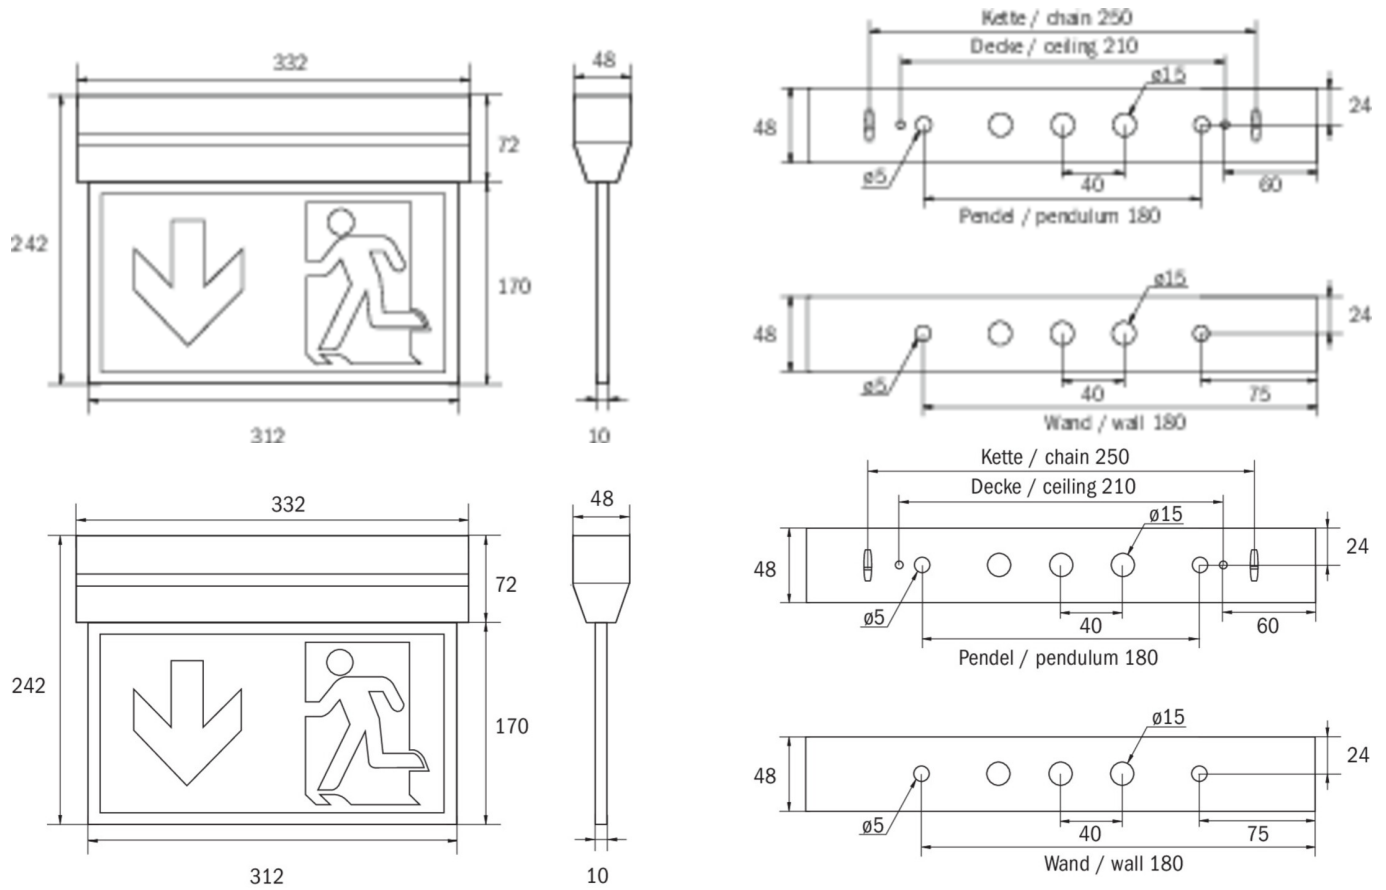

## TECHNICAL DATA

Luminaire type	Exit sign
Mounting	Universal
Recognition distance	30 m
Pictograph	Set
Illuminant	LED
Housing material	Plastic
Housing color	white
Protection type (IP)	IP40
Impact resistance (IK)	≥ 3
Certification	WEEE, CE, CNBOP, ENEC
Insulation class	2
Supply	Centralised power supply systems
Monitoring	Central power supply (ML)
Bridging time	CPS

Battery	/
Operating mode	single luminaire switching
Input voltage AC	230 V
Input frequency	50 / 60 Hz
Input voltage DC	216 V
Power max.	2,2 W
Power DS	2,2 W
Power BS	1,1 W
Ambient temperature DS	-20 °C - 40 °C
Ambient temperature BS	-20 °C - 40 °C
Depth	48 mm
Width	332 mm
Height	242 mm
Weight	0.86
Weight incl. packaging	0.97
Connection cross-section	2.5 mm <sup>2</sup>
Switching input	Yes
Emergency light blocking	No
Battery connection	No
Dimming function	Yes
Luminous flux mains	32 lm
Luminous flux emergency	32 lm
Customs tariff number	94056120
EAN	4260123681609

## TECHNICAL DRAWING