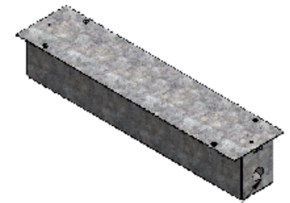

TEKNISK TEGNING

Loch auf beiden Seiten