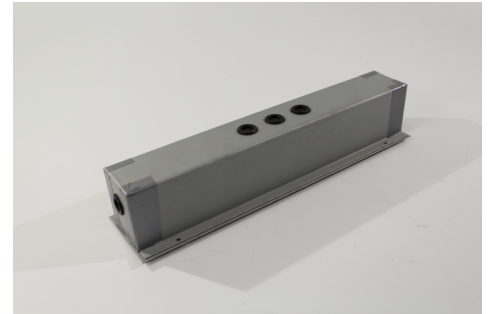

## Art.-Nr: KXBE

This sturdy steel construction makes it possible to plaster KX luminaires into the wall. The housing stabilizes the luminaire while preventing damaging of the luminaire.

Mer informasjon

### TEKNISKE DATA

dybde	95 mm
Bredde	415 mm
Høyde	80 mm
Vekt	1.66 kg
Tolltariffnummer	94059200
Opprinnelsesland	DEUTSCHLAND
EAN	4260349829502