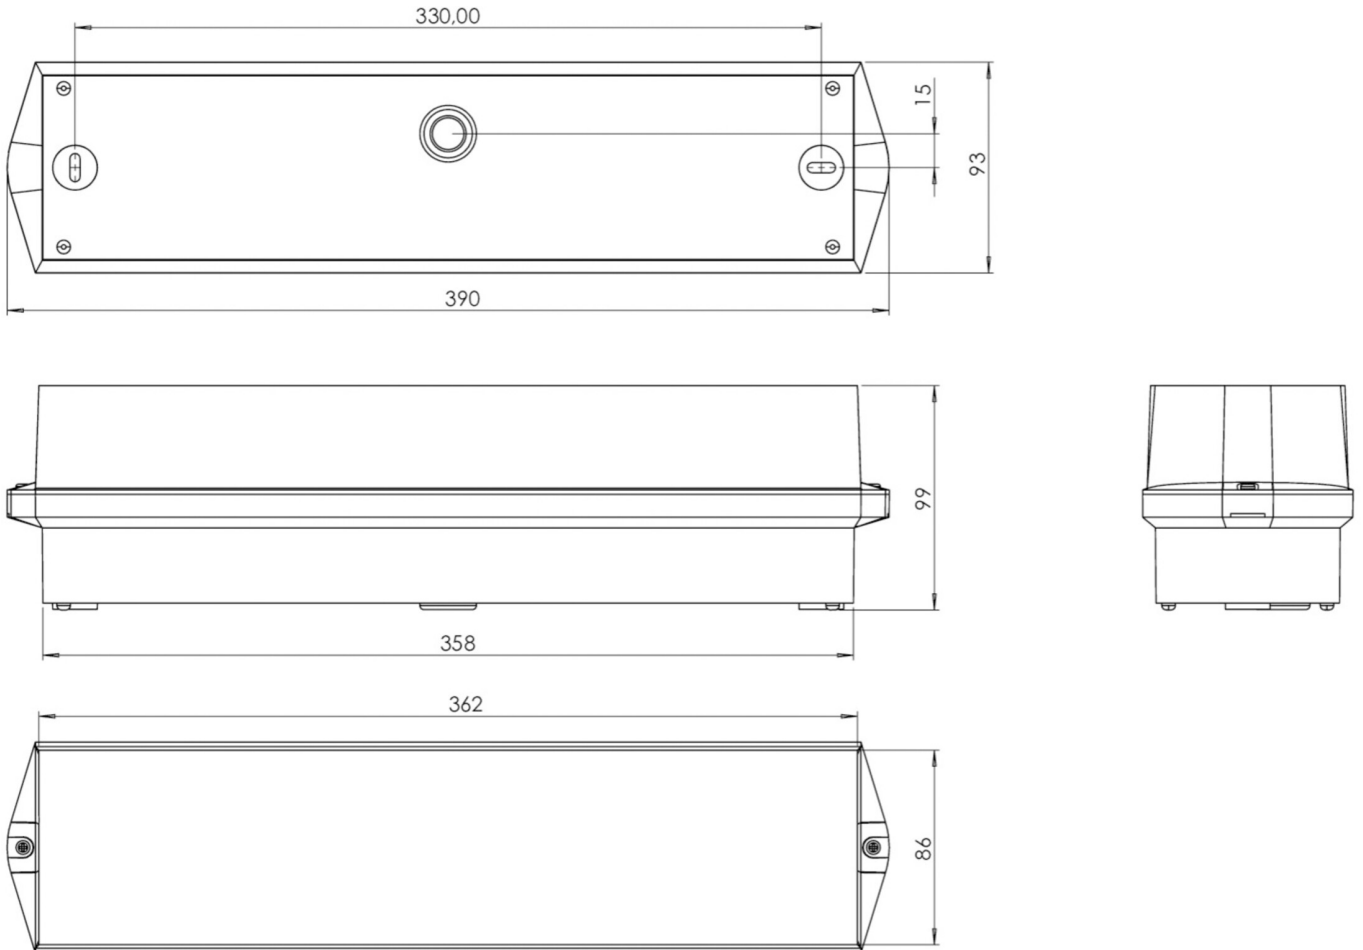

TECHNICAL DRAWING

ACCESSORY LIST

BKW -

RELATED PRODUCTS

Art.-No.	Image	Monitoring	Supply	Color	Investment	Automatic log	Maintenance level	Remote maintenance	max. luminaires	Single luminaire monitoring
KWIW019ML		Central power supply (ML)	Central power supply	RAL 9003	€€€	Yes	low	Yes	1,920 per system	central

As of: 09.09.2024 - Subject to technical changes and errors.