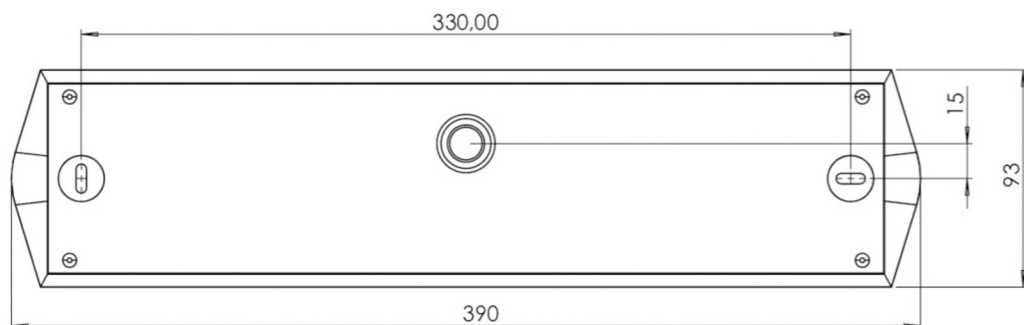

Ambient temperature DS -15 °C - 40 °C
Ambient temperature BS -15 °C - 40 °C
Depth 86 mm
Width 390 mm
Height 99 mm
Weight 0.7
Weight incl. packaging 0.8
Luminous flux mains 210 lm
Luminous flux emergency 210 lm
EAN 4262483022887

Technical drawing

Accessory List

BKW -

As of: 06.11.2024 - Subject to technical changes and errors.