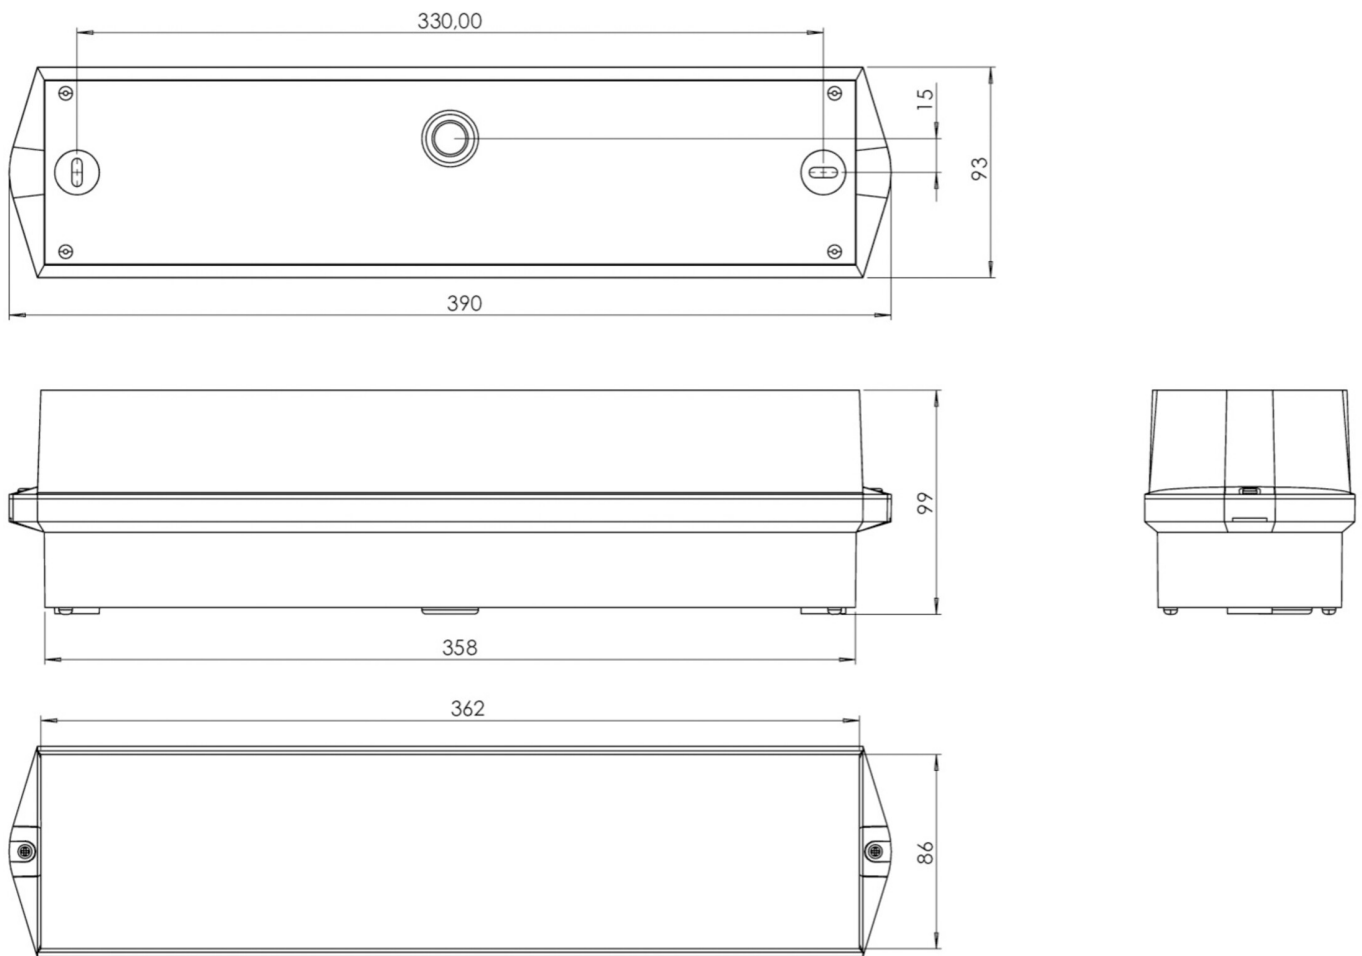

Art.-Nr: KWIW423SC
Safety luminaire Supply
Universal, SelfControl, 3 h, , IP65, Plastic, white

Classic bar-shaped polycarbonate luminaire for wall or ceiling mounting. Straight lines as well as the robust construction with a high ingress protection allow versatile use.

Pictograms according to DIN EN ISO 7010 and DIN ISO 3864 (left, right, above, below) are included as standard in the scope of delivery.

More information

TECHNICAL DATA

Luminaire type	Safety luminaire
Mounting	Universal
Pictograph	No
Illuminant	LED
Housing material	Plastic
Housing color	white
Protection type (IP)	IP65
Impact resistance (IK)	6
Certification	CE, WEEE, D-Sign
Insulation class	2
Monitoring	SelfControl
Bridging time	3 h
Power max.	6,7 W
Power DS	5,4 W
Power BS	0,9 W
Ambient temperature DS	-5 °C - 40 °C
Ambient temperature BS	-5 °C - 40 °C
Depth	86 mm
Width	390 mm
Height	99 mm
Weight	0.86
Weight incl. packaging	0.96

Luminous flux mains	500 lm
Luminous flux emergency	500 lm
Customs tariff number	94056120
EAN	4260766553615

TECHNICAL DRAWING

ACCESSORY LIST

BKW -

As of: 16.07.2024 - Subject to technical changes and errors.