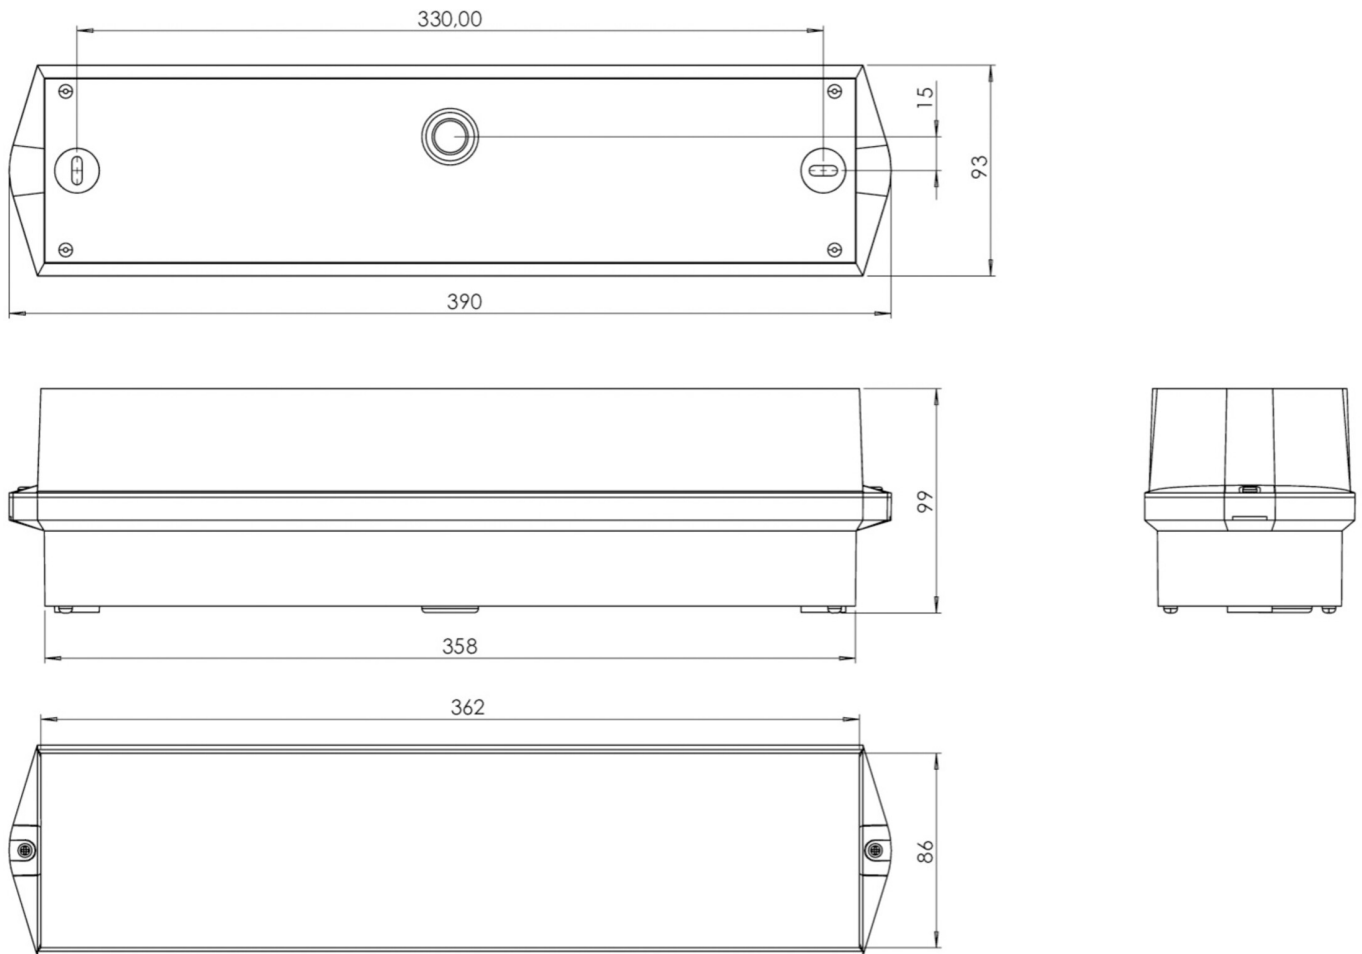

Luminous flux mains	500 lm
Luminous flux emergency	500 lm
EAN	4260766558269

TECHNICAL DRAWING

ACCESSORY LIST

BKW -
KWIE -

As of: 16.07.2024 - Subject to technical changes and errors.