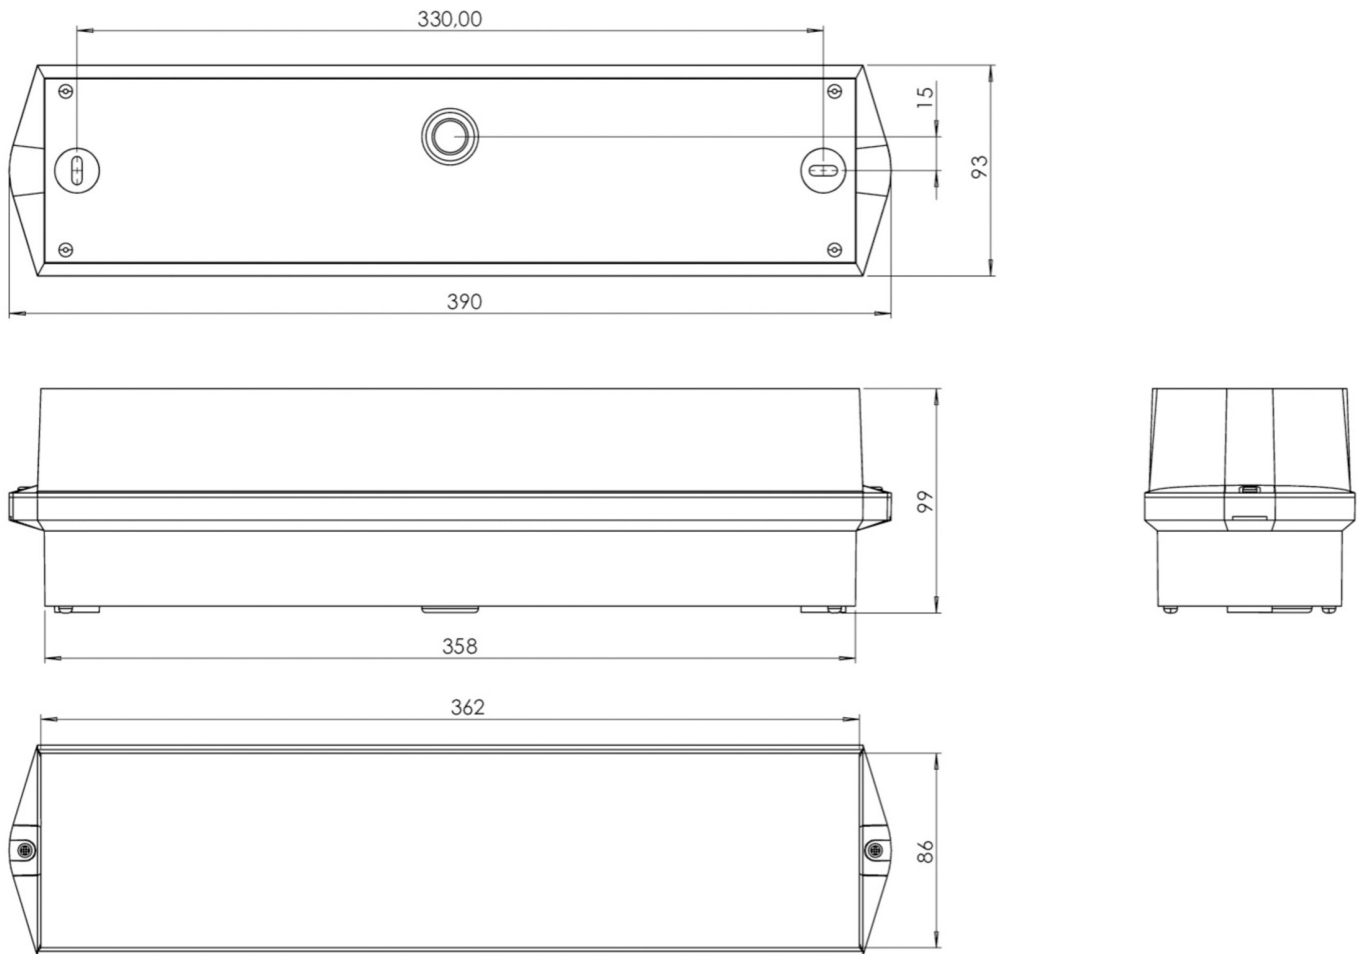

Luminous flux mains	500 lm
Luminous flux emergency	500 lm
EAN	4260766558252

TECHNICAL DRAWING

ACCESSORY LIST

BKW -
KWIE -

As of: 16.07.2024 - Subject to technical changes and errors.