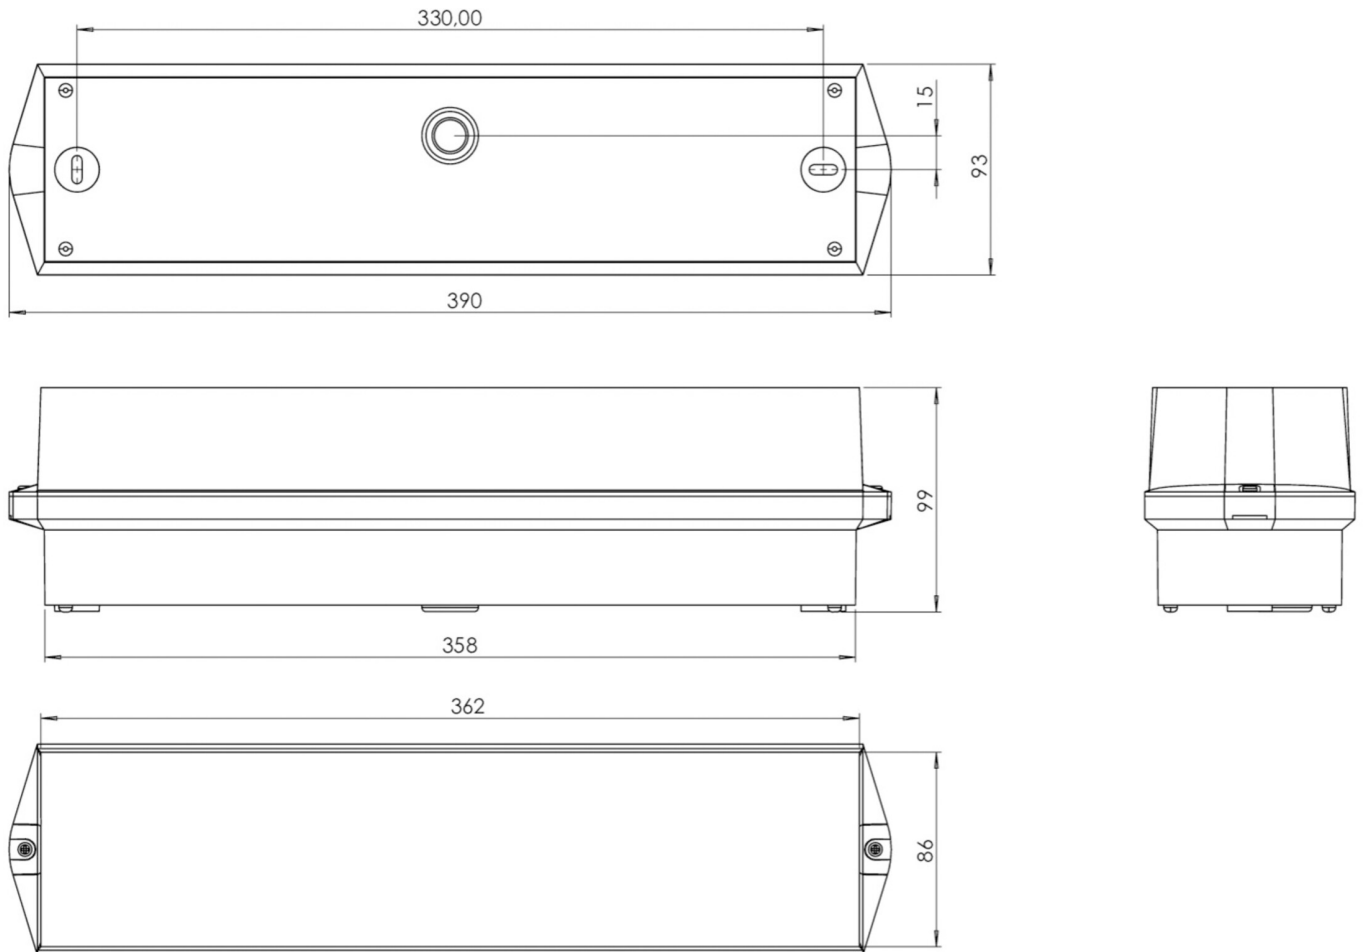

TECHNICAL DRAWING

ACCESSORY LIST

- BKW -
- LSYS-B4 -
- LSYS-F4 -
- LSYS-H4 -
- LSYS-R4 -
- LSYS-S4 -