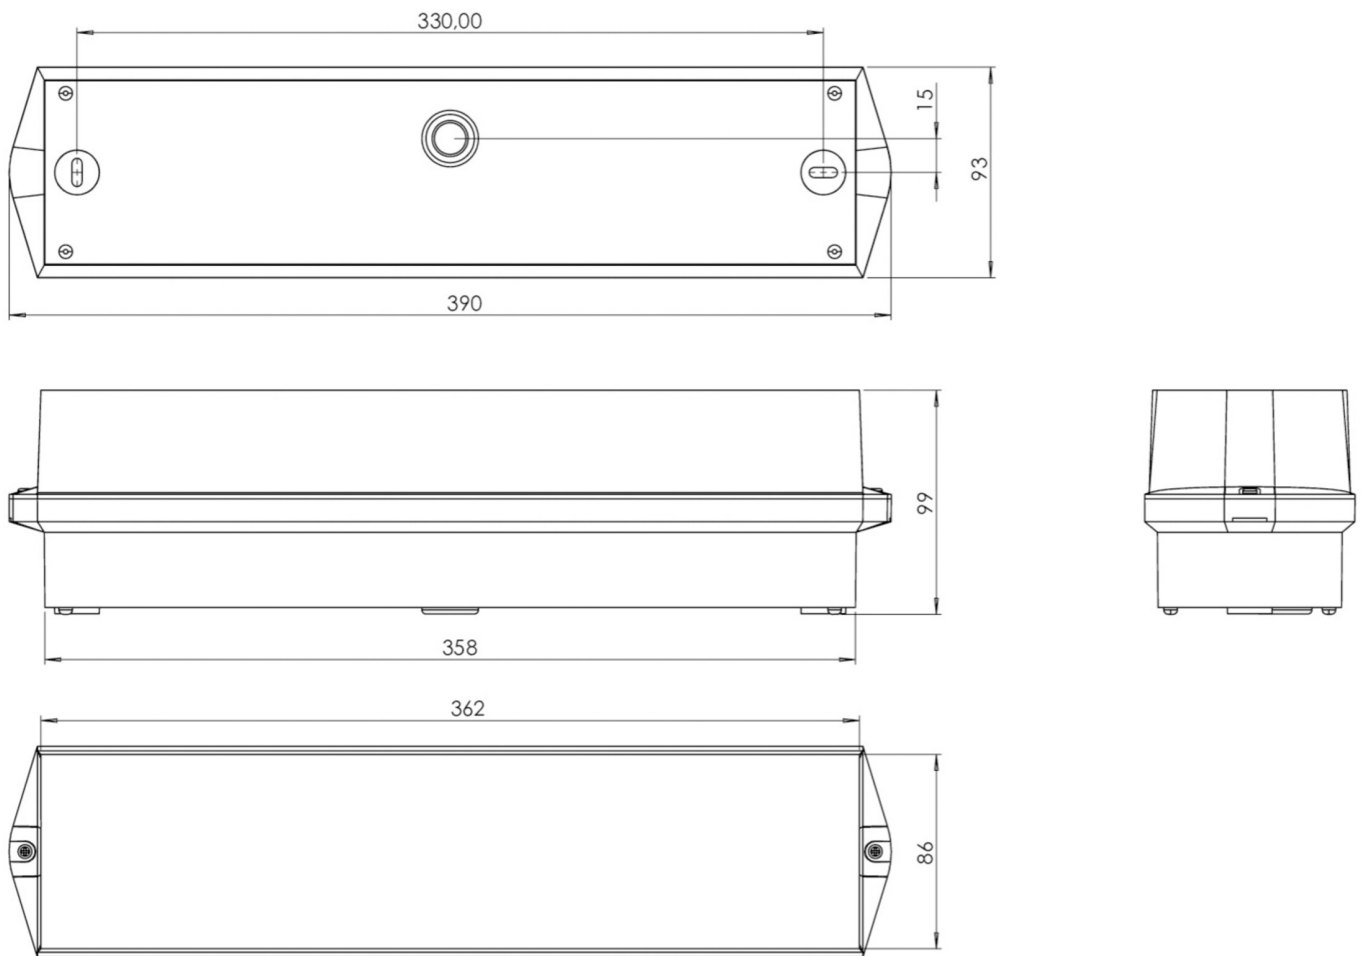

Art.-Nr: KWIW421SC
Safety luminaire Supply
Universal, SelfControl, 1 h, , IP65, Plastic, white

Classic bar-shaped polycarbonate luminaire for wall or ceiling mounting. Straight lines as well as the robust construction with a high ingress protection allow versatile use.

Pictograms according to DIN EN ISO 7010 and DIN ISO 3864 (left, right, above, below) are included as standard in the scope of delivery.

More information

TECHNICAL DATA

Luminaire type	Safety luminaire
Mounting	Universal
Pictograph	No
Illuminant	LED
Housing material	Plastic
Housing color	white
Protection type (IP)	IP65
Impact resistance (IK)	6
Certification	CE, WEEE, D-Sign
Insulation class	2
Monitoring	SelfControl
Bridging time	1 h
Power max.	6,4 W
Power DS	5,6 W
Power BS	0,9 W
Ambient temperature DS	-5 °C - 40 °C
Ambient temperature BS	-5 °C - 40 °C
Depth	86 mm
Width	390 mm
Height	99 mm
Weight	0.8
Weight incl. packaging	0.9

Luminous flux mains	520 lm
Luminous flux emergency	520 lm
Customs tariff number	94056120
EAN	4260766553455

TECHNICAL DRAWING

ACCESSORY LIST

BKW -
KWIE -

As of: 16.07.2024 - Subject to technical changes and errors.