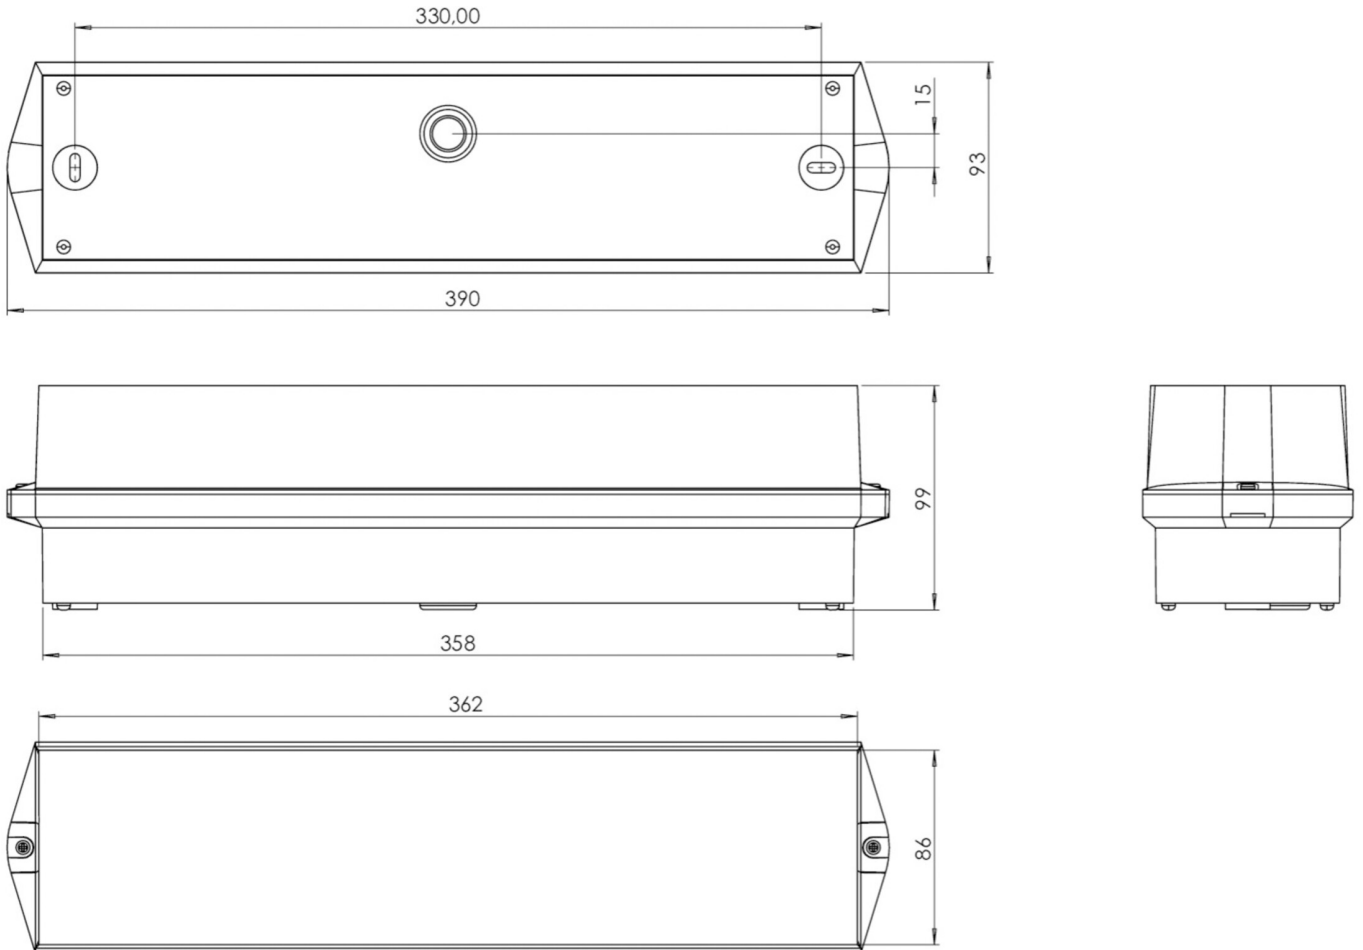

TECHNICAL DRAWING

ACCESSORY LIST

BKW -

RELATED PRODUCTS

Art.-No.	Image	Monitoring	Supply	Color	Investment	Automatic log	Maintenance level	Remote maintenance	max. luminaires	Single luminaire monitoring
KWIW018SC		SelfControl (SC)	Single battery	RAL 9003	€	no	high	no	unlimited	itself

As of: 23.08.2024 - Subject to technical changes and errors.