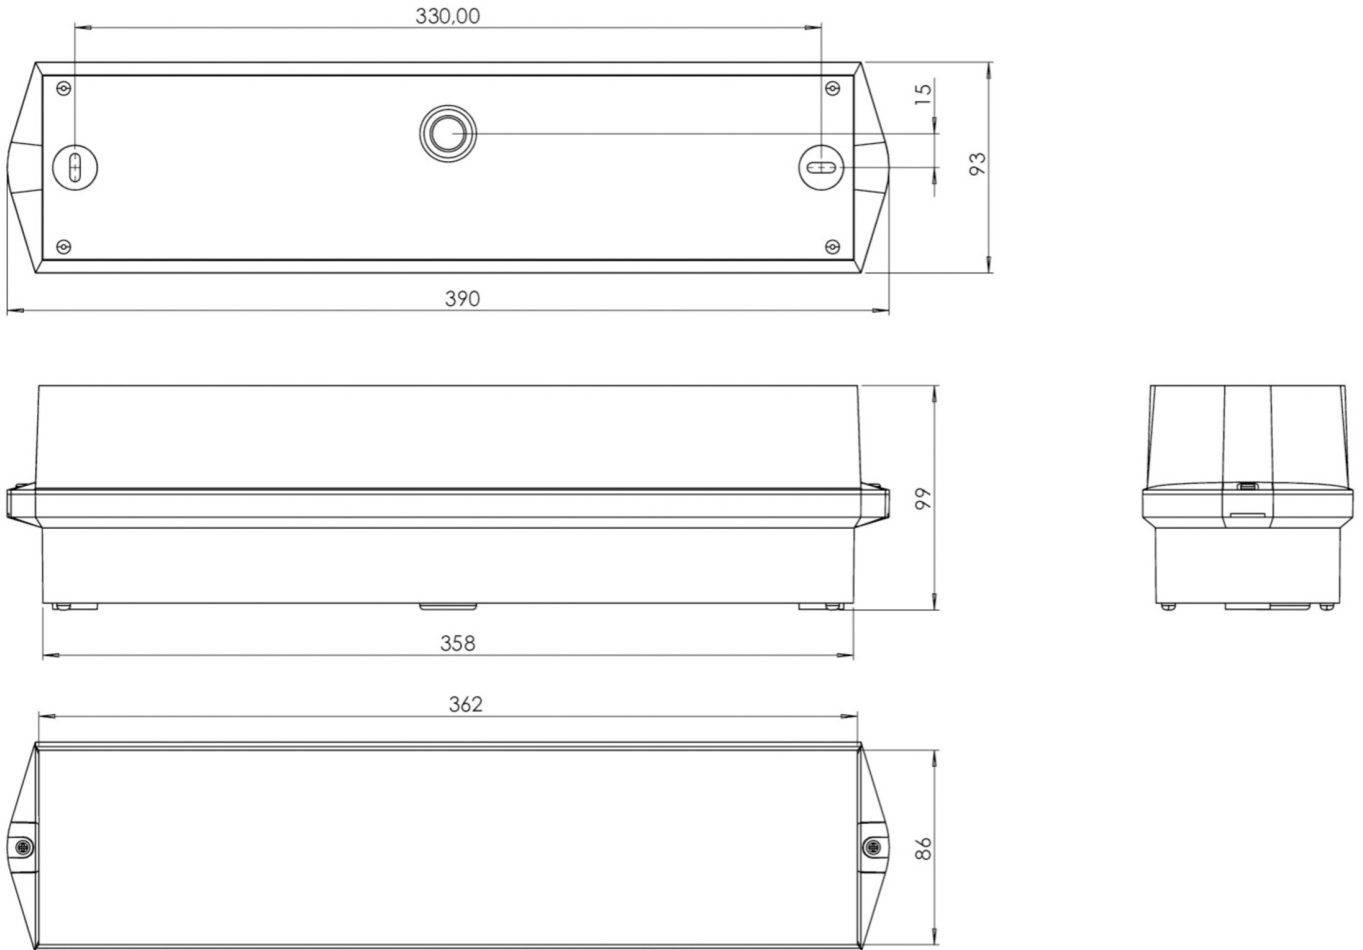

TECHNICAL DRAWING

ACCESSORY LIST

BKW -