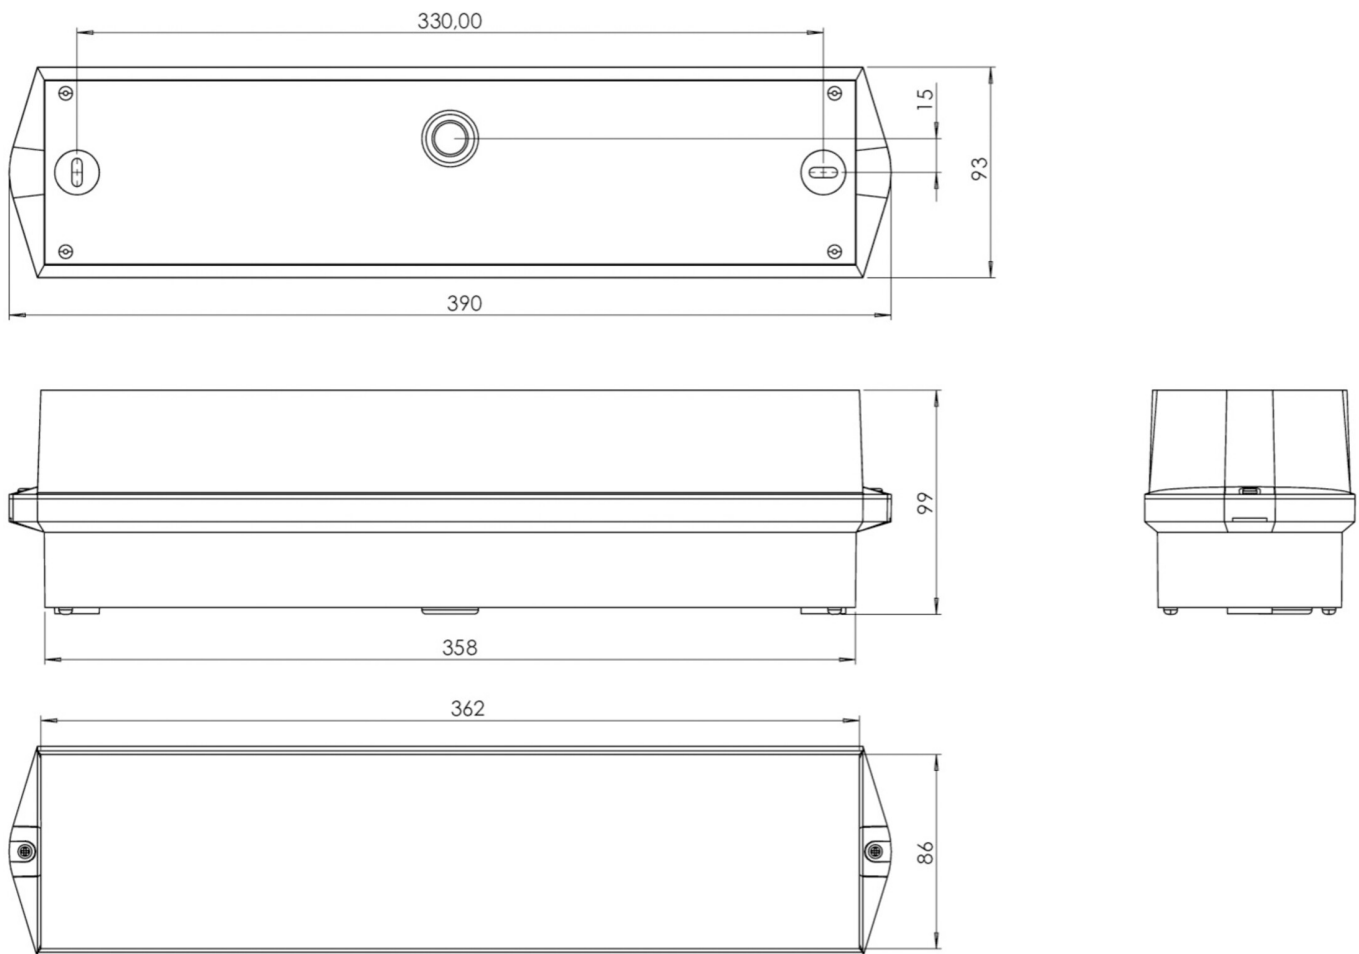

Ambient temperature DS	-25 °C to 35 °C
Ambient temperature BS	-25 °C to 35 °C
Depth	86 mm
Width	390 mm
Height	99 mm
Weight	0.7
Weight incl. packaging	0.8
Luminous flux mains	190 lm
Luminous flux emergency	190 lm
Customs tariff number	94056120
EAN	4262483025499

TECHNICAL DRAWING