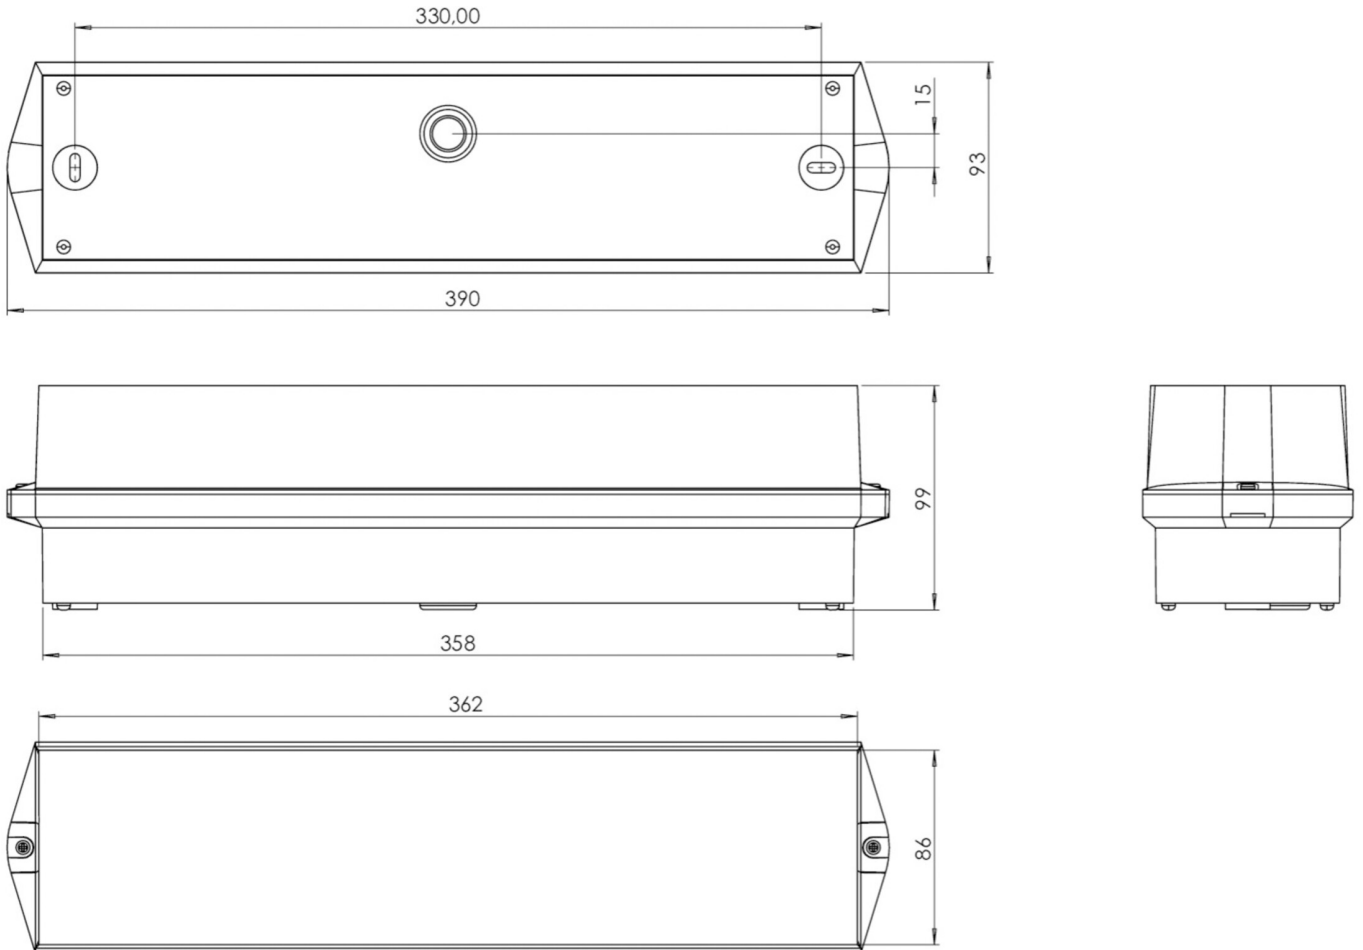

TECHNICAL DRAWING

ACCESSORY LIST

BKW -

KWIE -

As of: 16.07.2024 - Subject to technical changes and errors.