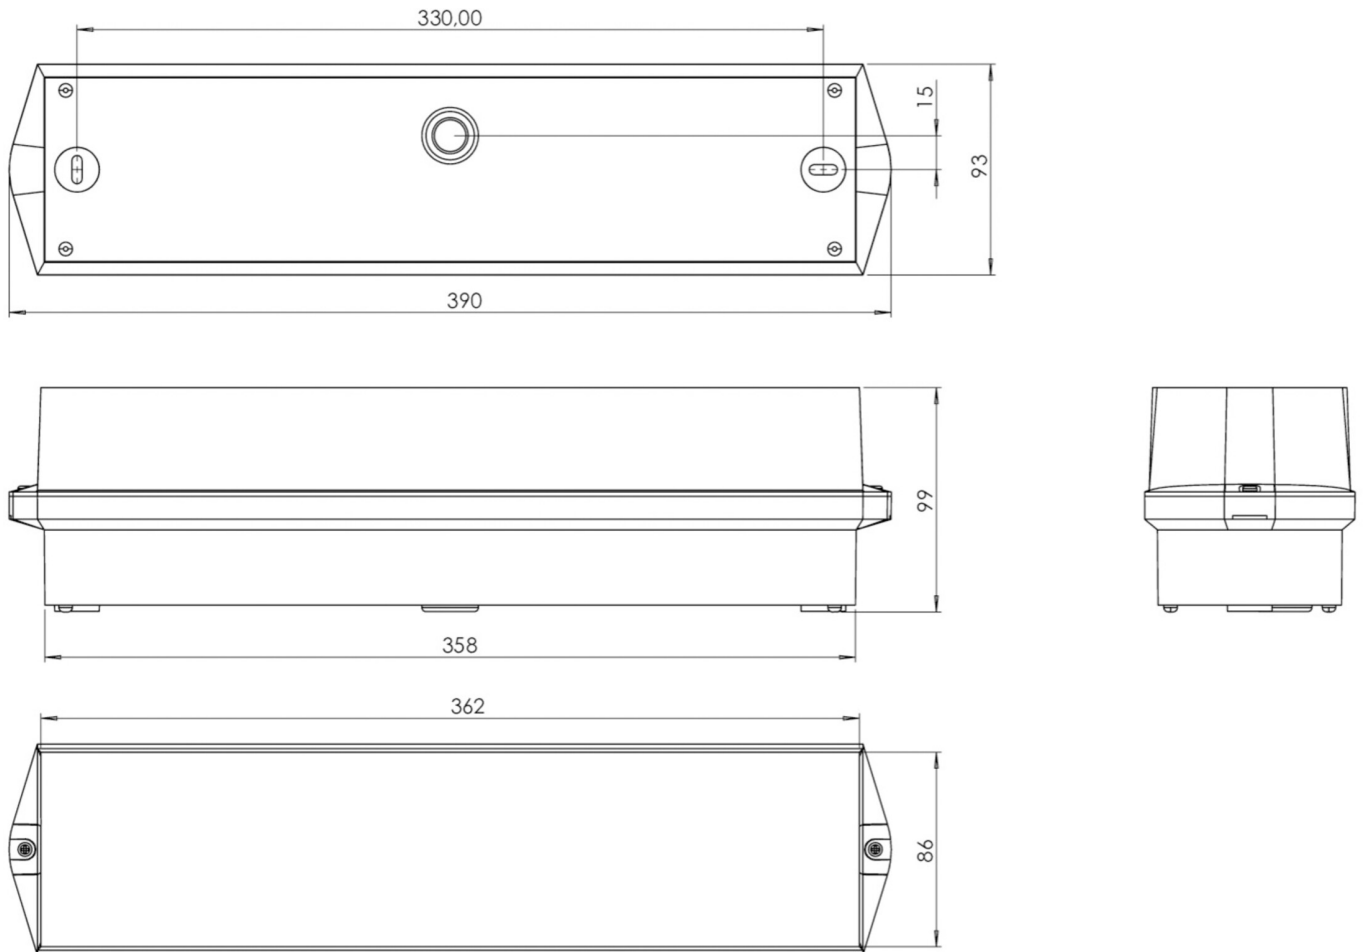

TECHNICAL DRAWING

ACCESSORY LIST

BKW -

KWIE -

As of: 16.07.2024 - Subject to technical changes and errors.