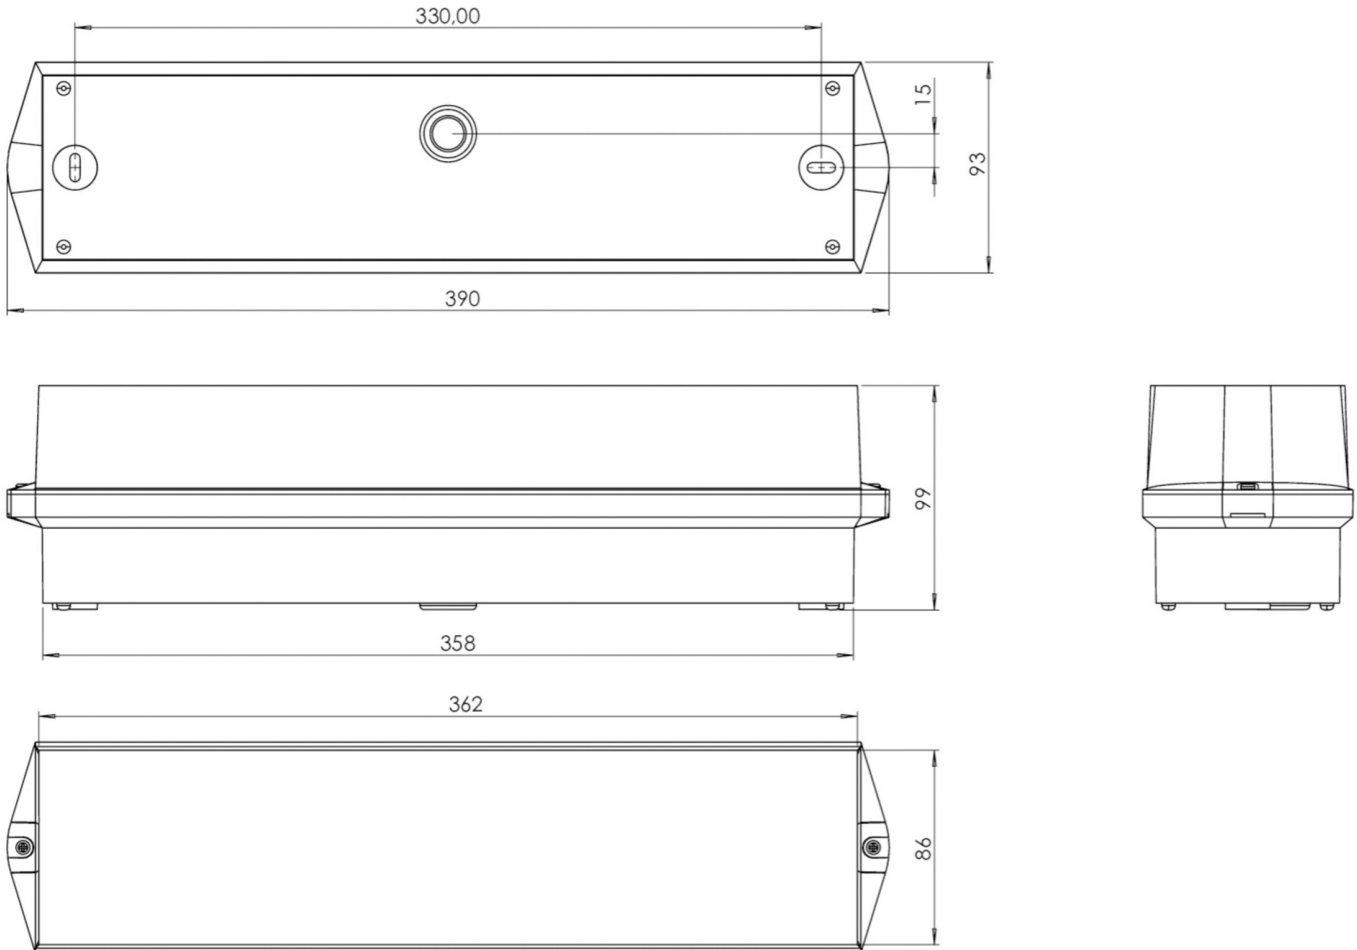

TECHNICAL DRAWING

ACCESSORY LIST

BKW -

RELATED PRODUCTS

Art.-No.	Image	Monitoring	Supply	Color	Investment	Automatic log	Maintenance level	Remote maintenance	max. luminaires	Single luminaire monitoring
KWIW519CC		CoreCompact 24 (CC)	Central power supply	RAL 9003	€€	Yes	low	Yes		central

As of: 23.08.2024 - Subject to technical changes and errors.