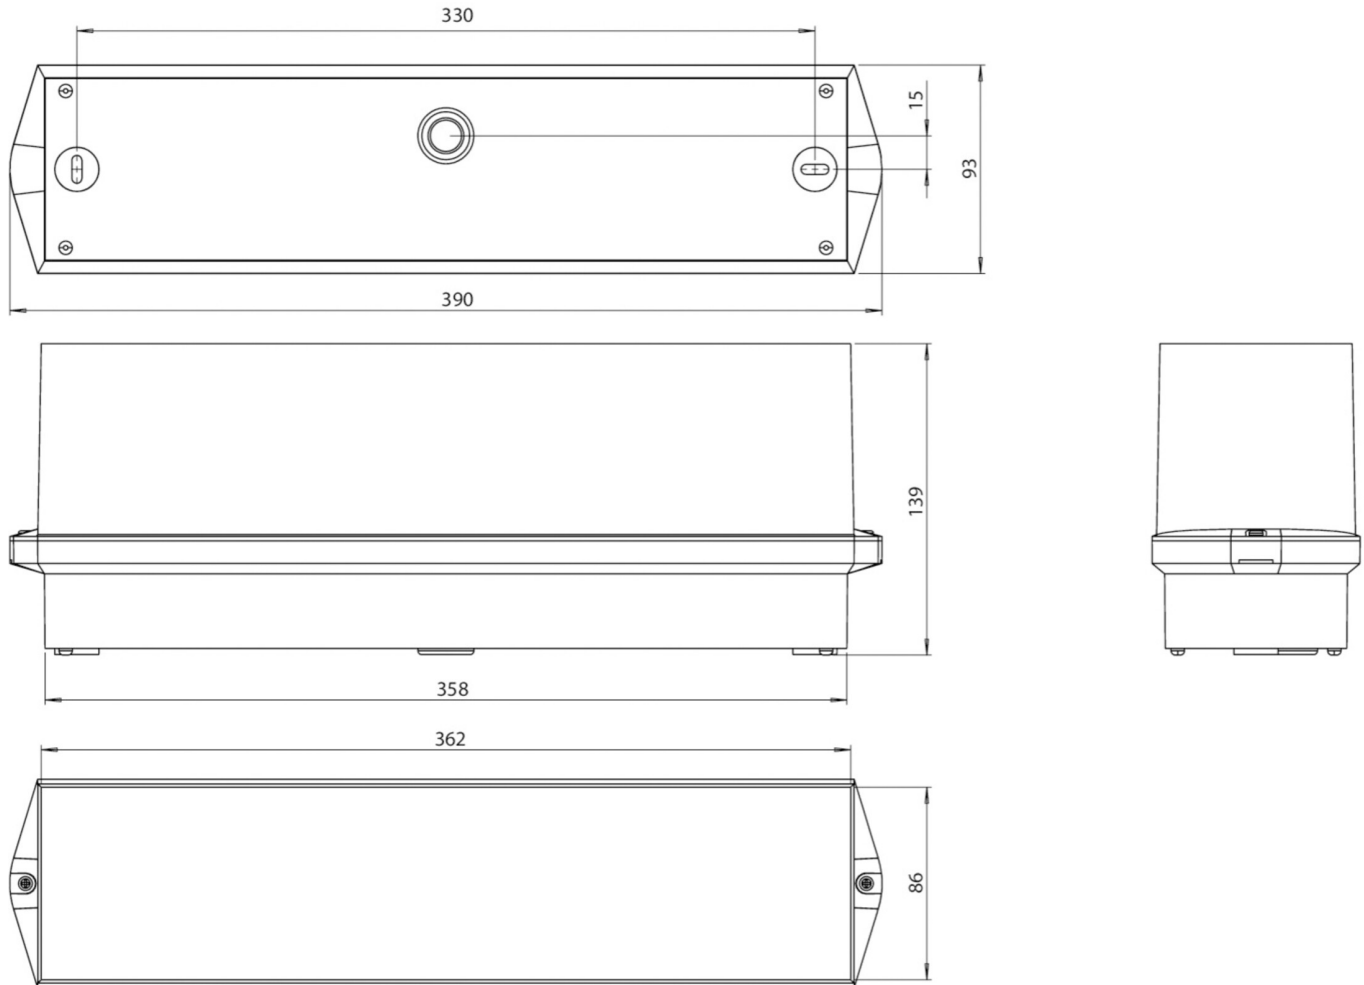

Intended for ceiling mounting when used as an emergency exit sign luminaire. Without the use of pictograms, it can be used as a safety luminaire, preferably for ceiling mounting.

Control and monitoring via central 24 V low-power system. The innovative integrated lens holder with a rapid fitting fixture permits the flexible use of various lens types. Using the right lens allows the distribution of light to be matched perfectly to the application and simplifies illumination which satisfies all relevant standards. A round lens and hall lens are supplied with every luminaire, allowing it to be adapted perfectly to the respective mounting situation. Other lenses, such as a spotlight lens, beam lens or H lens, are available as options.

## TECHNICAL DATA

Luminaire type	Exit sign
Mounting	Ceiling
Recognition distance	16 m
Pictograph	Set
Illuminant	LED
Housing material	Plastic
Housing color	white
Protection type (IP)	IP65
Impact resistance (IK)	6
Certification	CE, WEEE, D-Sign
Insulation class	3
Supply	Centralised power supply systems
Monitoring	CoreCompact 24 (CC)
Bridging time	CPS
Battery	/
Operating mode	Standby circuit / permanent circuit

Input voltageAC	24 V
Power max.	4,2 W
Power DS	4,2 W
Power BS	0,4 W
Ambient temperature DS	-5 °C - 40 °C
Ambient temperature BS	-4 °C - 40 °C
Depth	93 mm
Width	390 mm
Height	139 mm
Weight	0.7
Weight incl. packaging	0.8
Connection cross-section	2.5 mm <sup>2</sup>
Switching input	No
Emergency light blocking	No
Battery connection	No
Luminous flux mains	335 lm
Luminous flux emergency	335 lm
Customs tariff number	94056120
EAN	4260682157454

## TECHNICAL DRAWING