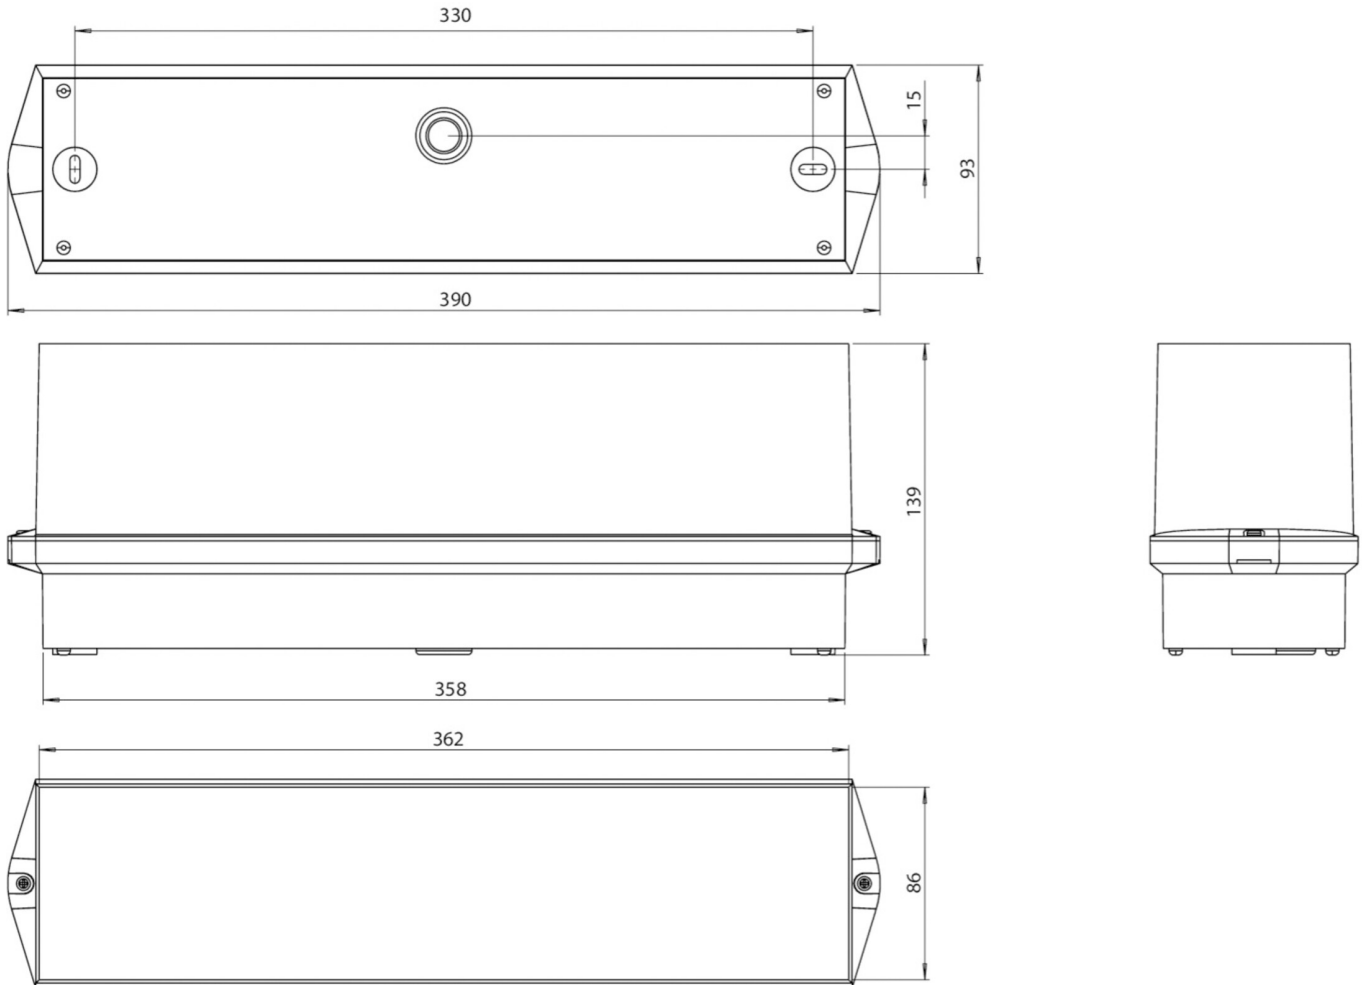

TECHNICAL DRAWING

ACCESSORY LIST

BKW -

As of: 09.09.2024 - Subject to technical changes and errors.