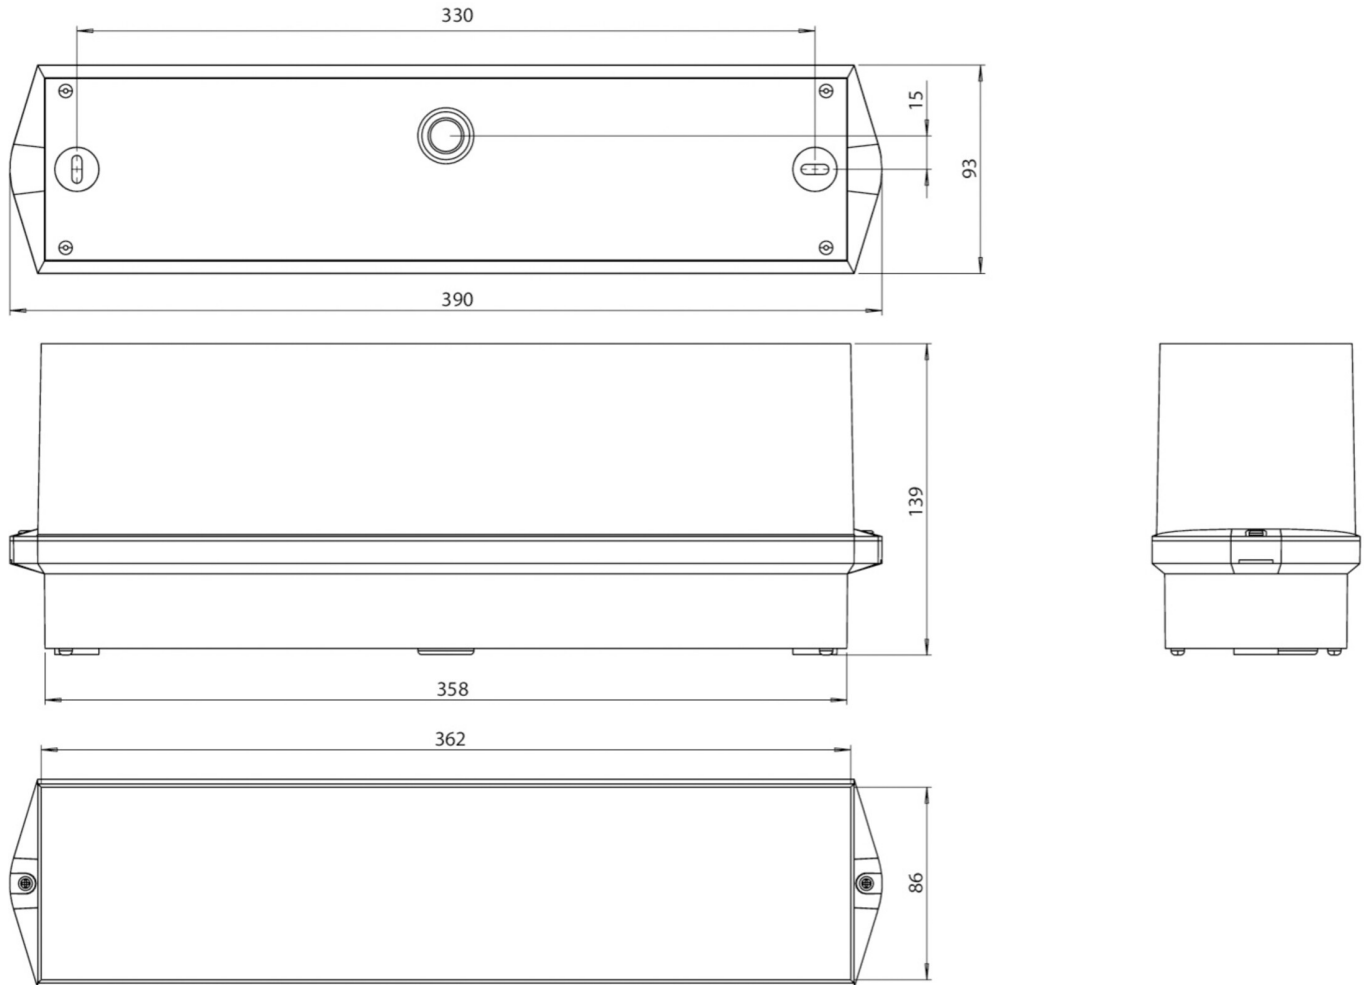

TECHNICAL DRAWING

ACCESSORY LIST

BKW -

As of: 09.09.2024 - Subject to technical changes and errors.