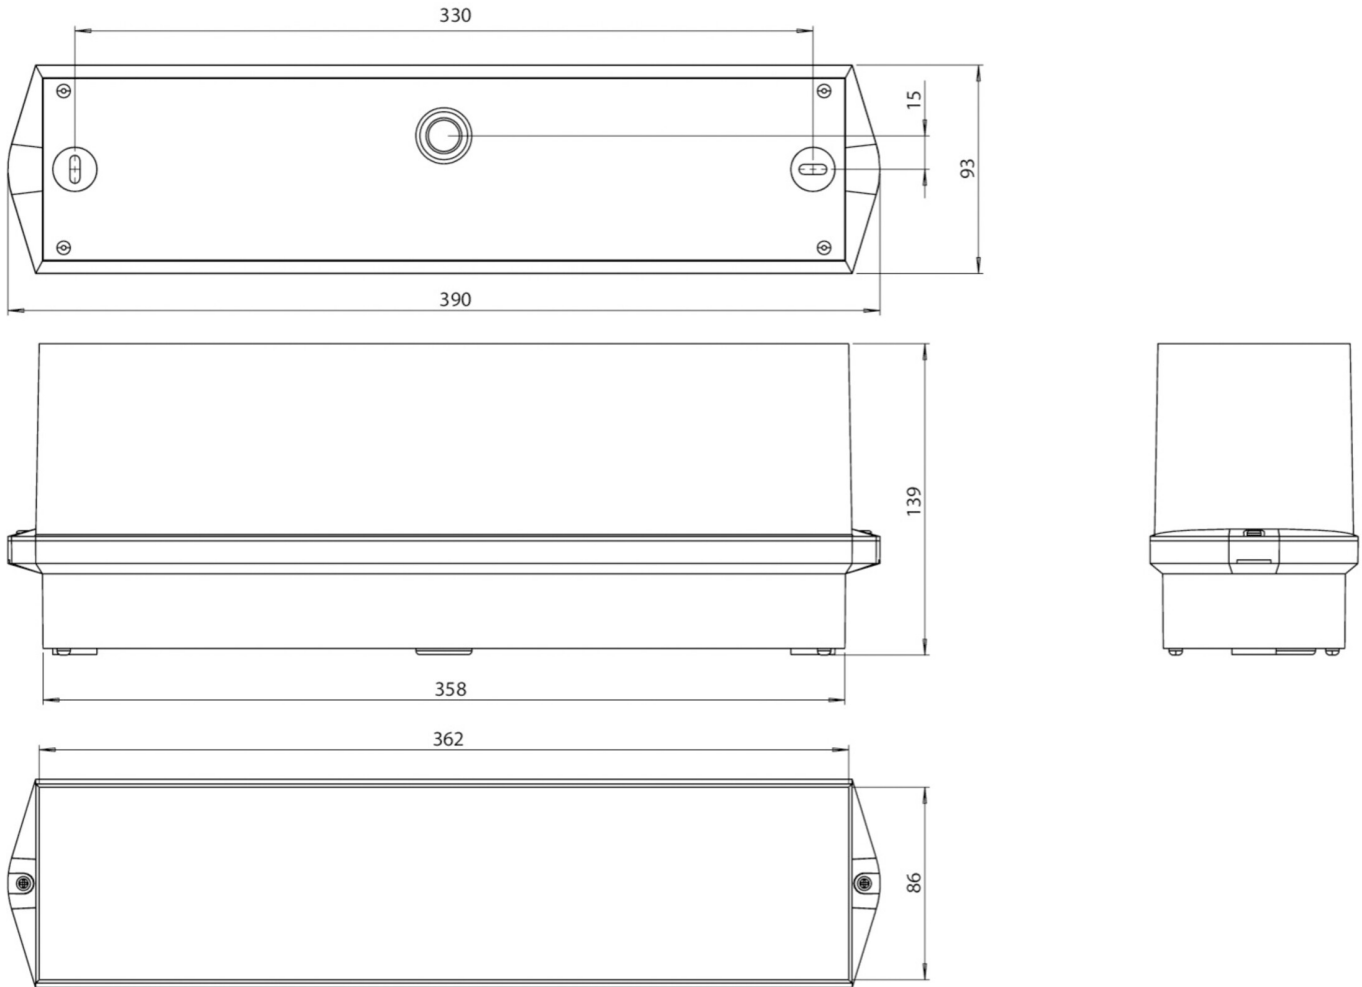

TECHNICAL DRAWING

ACCESSORY LIST

BKW -

As of: 23.08.2024 - Subject to technical changes and errors.