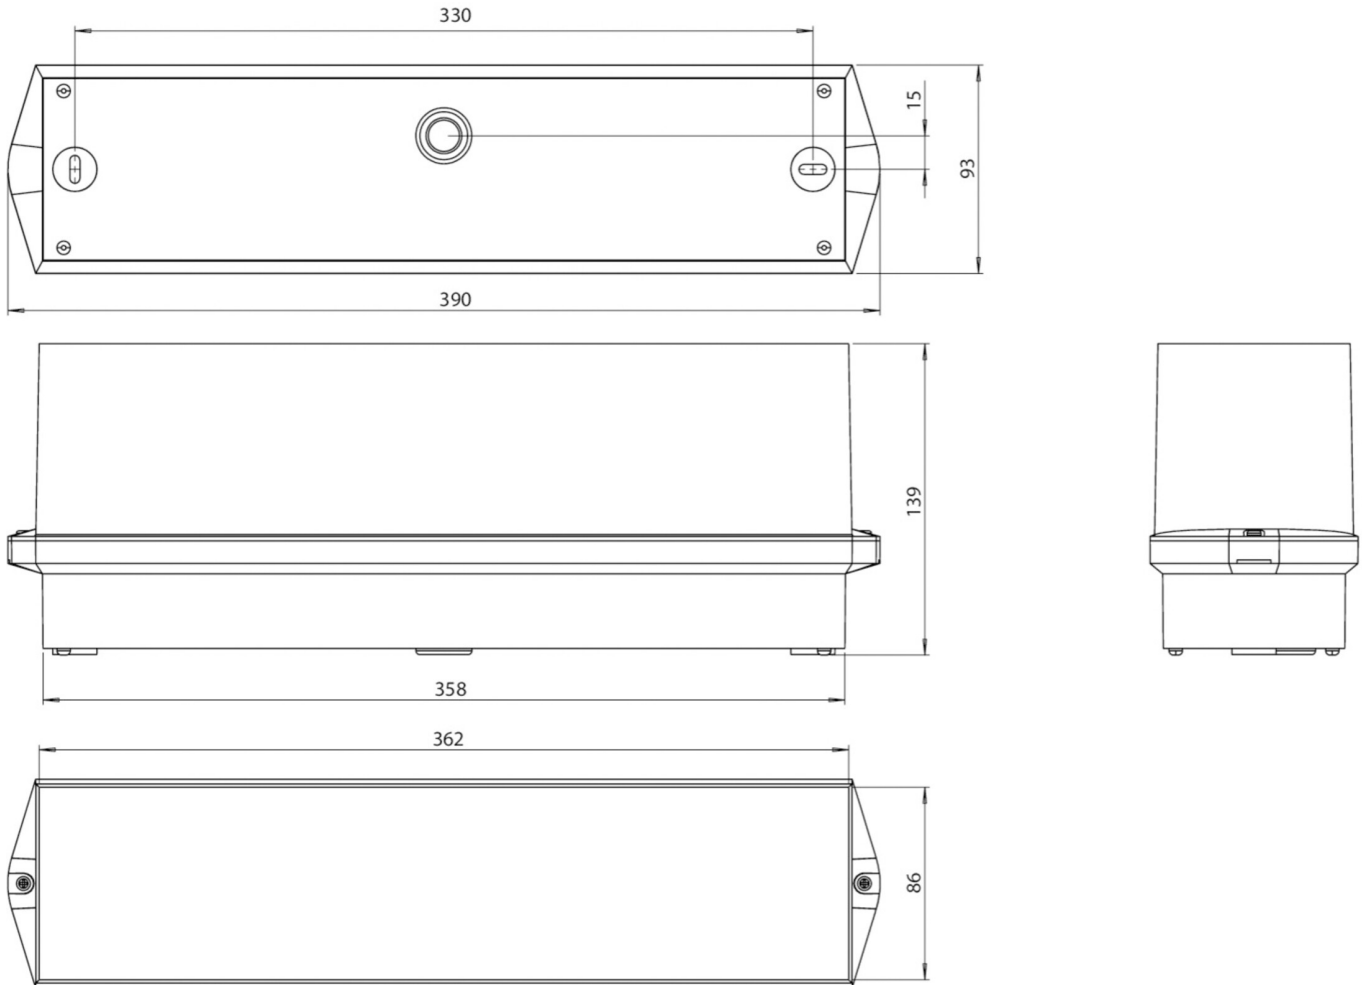

TECHNICAL DRAWING

ACCESSORY LIST

BKW -

RELATED PRODUCTS

Art.-No.	Image	Monitoring	Supply	Color	Investment	Automatic log	Maintenance level	Remote maintenance	max. luminaires	Single luminaire monitoring
KWID018SC		SelfControl (SC)	Single battery	RAL 9003	€	no	high	no	unlimited	itself

As of: 09.09.2024 - Subject to technical changes and errors.