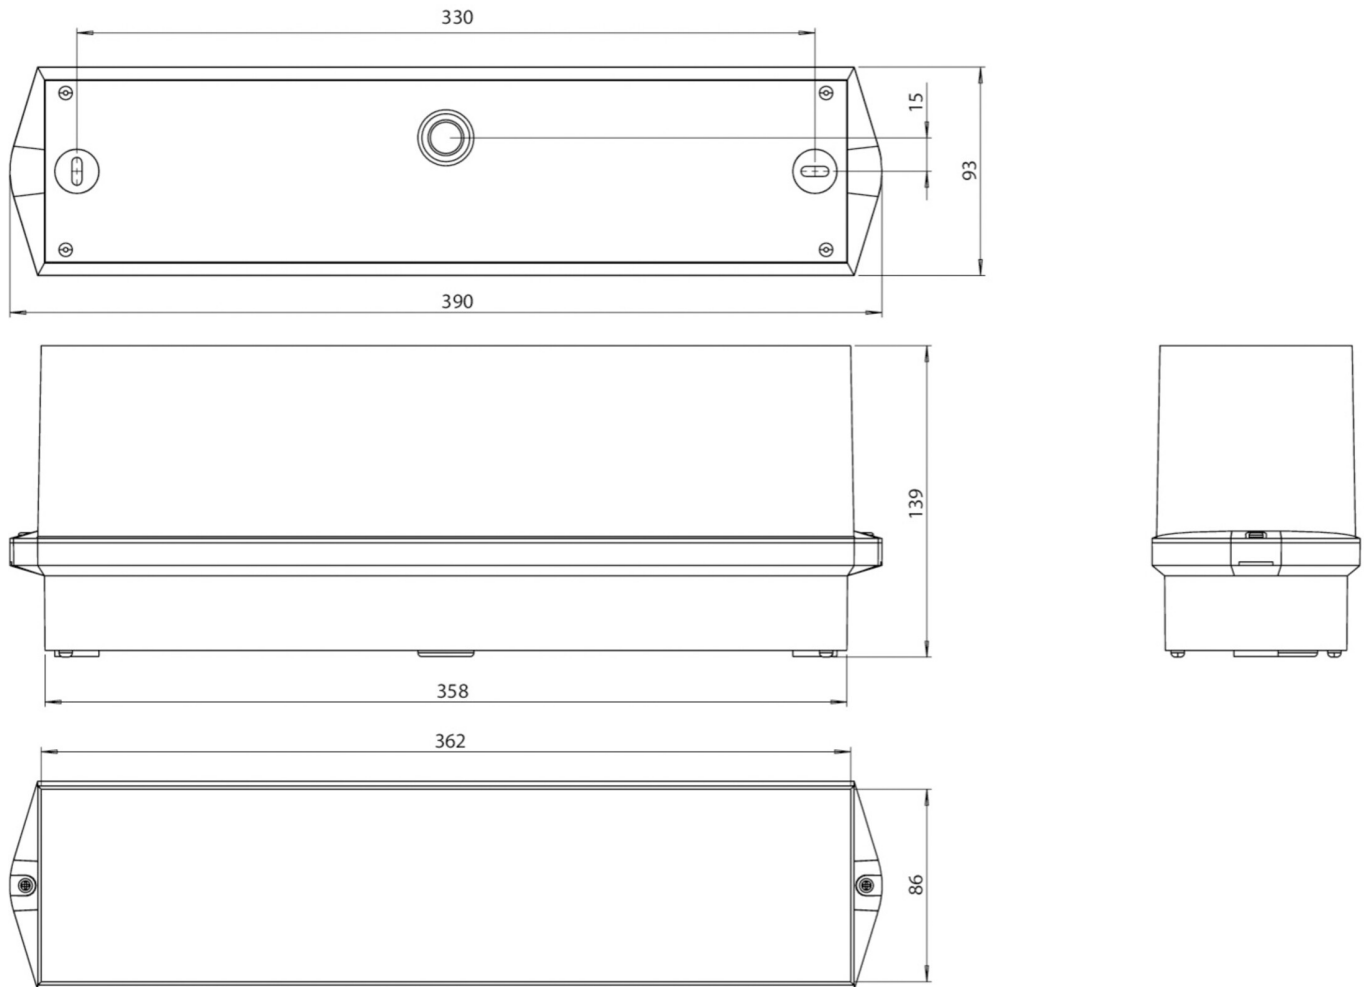

Intended for ceiling mounting when used as an emergency exit sign luminaire. Without the use of pictograms, it can be used as a safety luminaire, preferably for ceiling mounting.

Wireless central control and monitoring for large installations of up to 50,000 luminaires with **Wireless Professional**. The innovative integrated lens holder with a rapid fitting fixture permits the flexible use of various lens types. Using the right lens allows the distribution of light to be matched perfectly to the application and simplifies illumination which satisfies all relevant standards. A round lens and hall lens are supplied with every luminaire, allowing it to be adapted perfectly to the respective mounting situation. Other lenses, such as a spotlight lens, beam lens or H lens, are available as options.

## TECHNICAL DATA

Luminaire type	Exit sign
Mounting	Ceiling
Recognition distance	16 m
Pictograph	Set
Illuminant	LED
Housing material	Plastic
Housing color	white
Protection type (IP)	IP65
Impact resistance (IK)	6
Certification	CE, WEEE, D-Sign
Insulation class	2
Supply	Single Battery
Monitoring	Wireless Professional (WL)
Bridging time	3 h

Battery	6,4 V 1,2 Ah/
Operating mode	Standby circuit / permanent circuit
Input voltageAC	230 V
Input frequency	50 Hz
Power max.	5,3 W
Power DS	4,3 W
Power BS	0,7 W
Ambient temperature DS	-5 °C - 40 °C
Ambient temperature BS	-5 °C - 40 °C
Depth	93 mm
Width	390 mm
Height	139 mm
Weight	0.92
Weight incl. packaging	1.02
Connection cross-section	2.5 mm <sup>2</sup>
Switching input	Yes
Emergency light blocking	Yes
Battery connection	Connector
Dimming function	Yes
Luminous flux mains	305 lm
Luminous flux emergency	180 lm
Customs tariff number	94056120
EAN	4260766550393

## TECHNICAL DRAWING