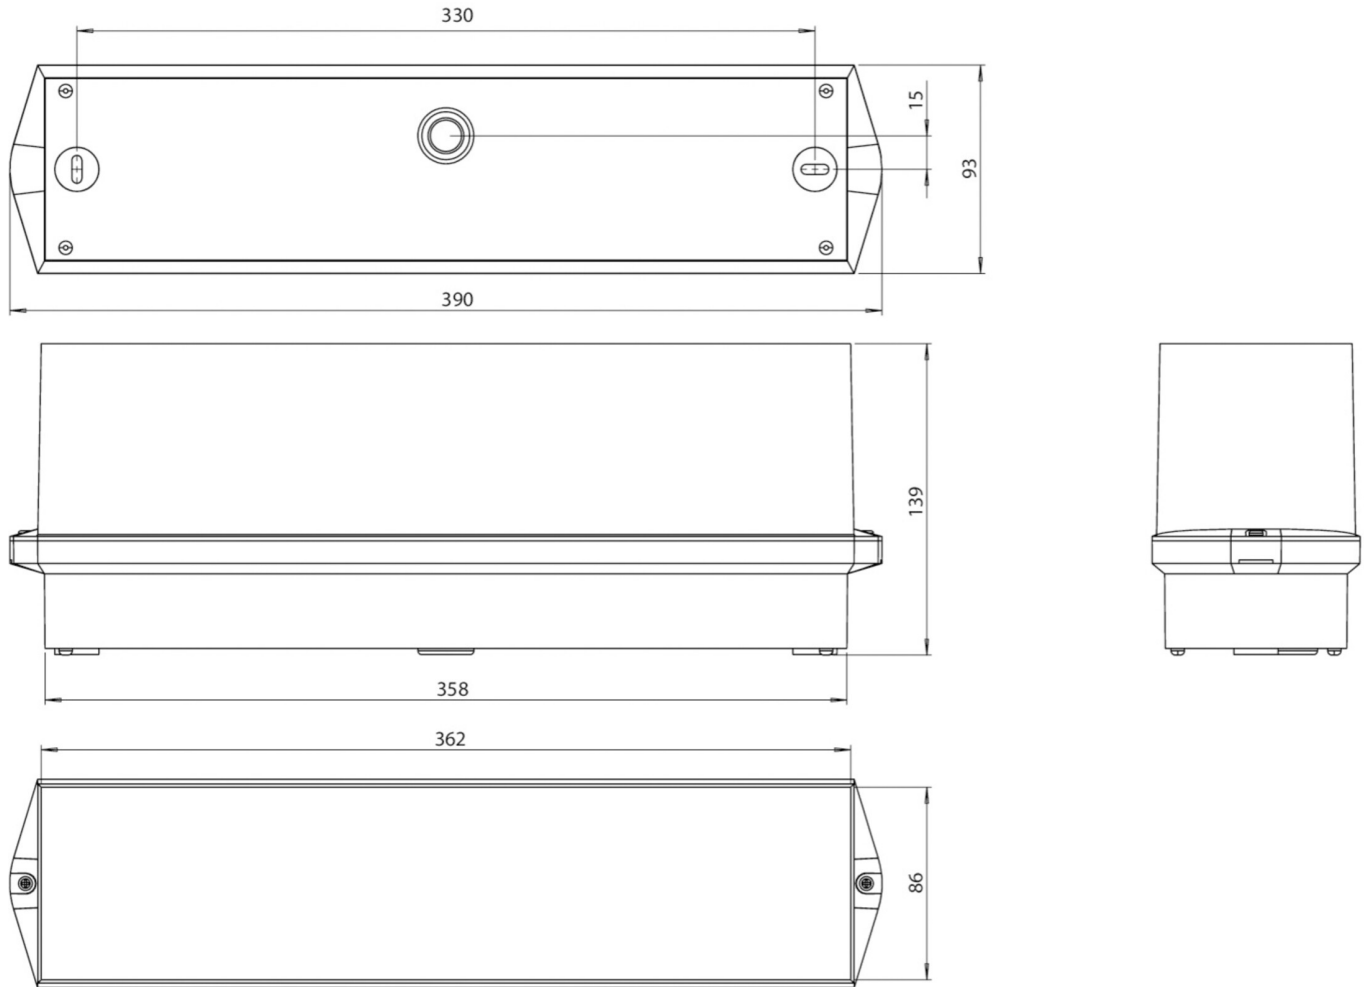

TECHNICAL DRAWING

ACCESSORY LIST

BKW -

As of: 02.10.2024 - Subject to technical changes and errors.