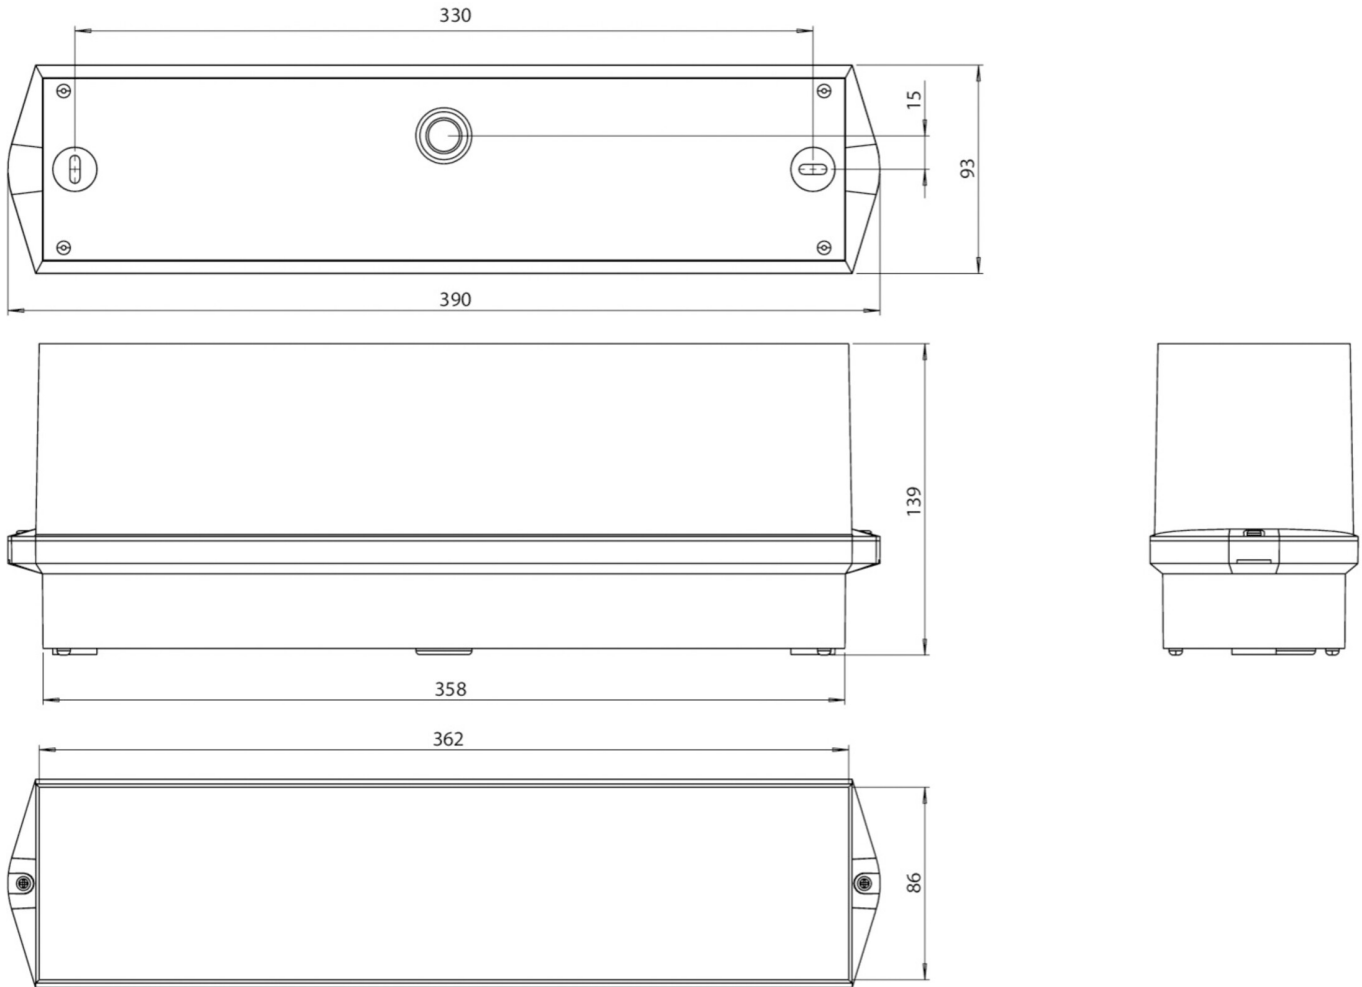

TECHNICAL DRAWING

ACCESSORY LIST

BKW -

RELATED PRODUCTS

Art.-No.	Image	Monitoring	Supply	Color	Investment	Automatic log	Maintenance level	Remote maintenance	max. luminaires	Single luminaire monitoring
KWID011SC		SelfControl (SC)	Single battery	RAL 9003	€	no	high	no	unlimited	itself

As of: 09.09.2024 - Subject to technical changes and errors.