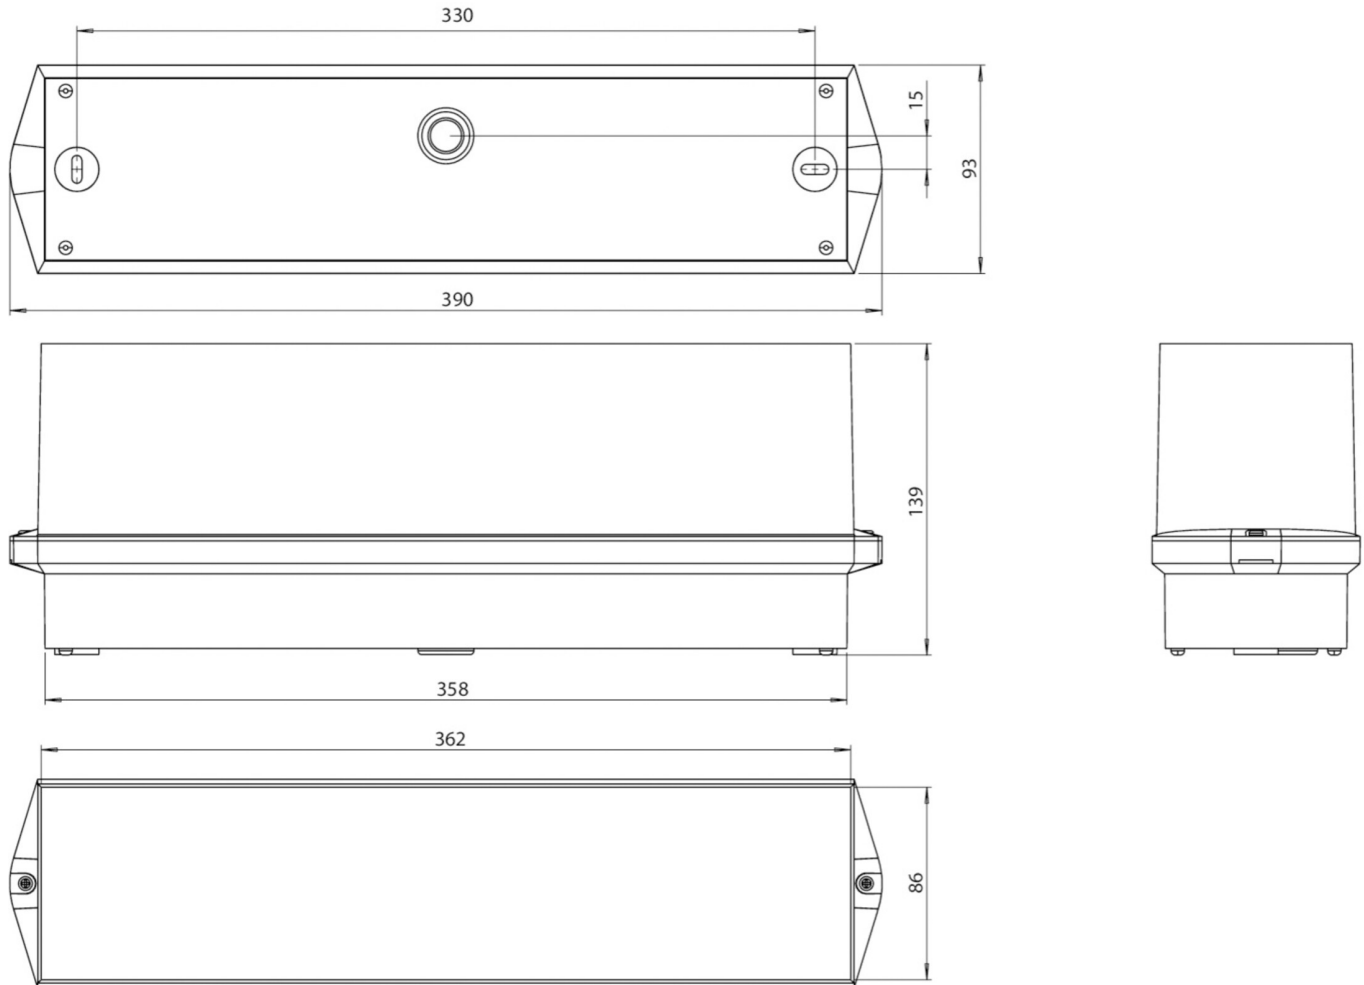

TECHNICAL DRAWING

ACCESSORY LIST

BKW -

RELATED PRODUCTS

Art.-No.	Image	Monitoring	Supply	Color	Investment	Automatic log	Maintenance level	Remote maintenance	max. luminaires	Single luminaire monitoring

As of: 23.08.2024 - Subject to technical changes and errors.