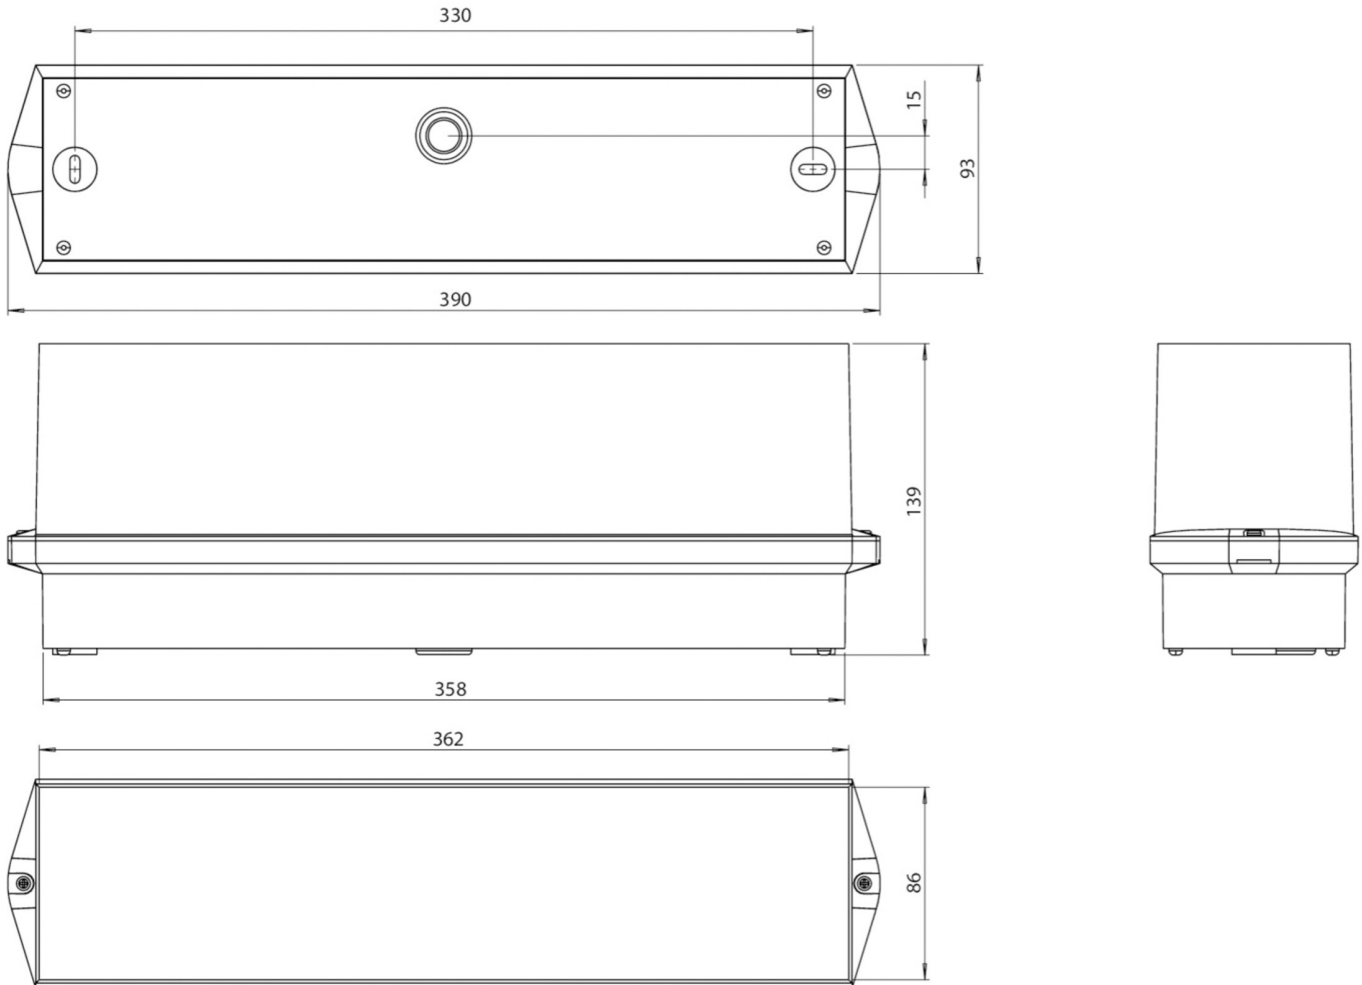

TECHNICAL DRAWING

ACCESSORY LIST

BKW -

RELATED PRODUCTS

Art.-No.	Image	Monitoring	Supply	Color	Investment	Automatic log	Maintenance level	Remote maintenance	max. luminaires	Single luminaire monitoring
KWID529CC		CoreCompact 24 (CC)	Central power supply	RAL 9003	€€	Yes	low	Yes		central

As of: 23.08.2024 - Subject to technical changes and errors.