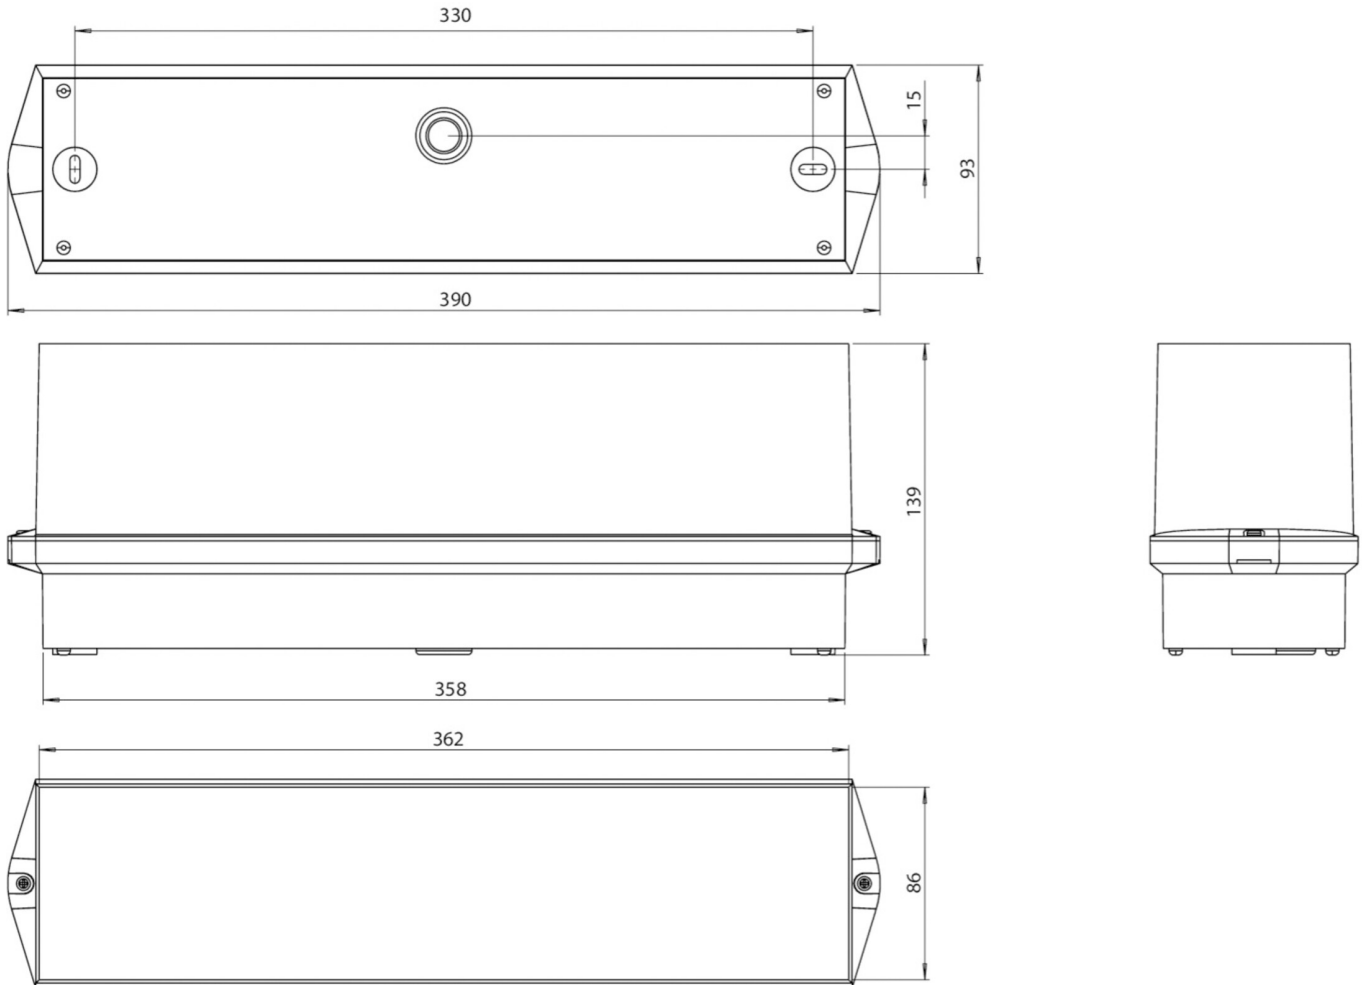

TECHNICAL DRAWING

ACCESSORY LIST

BKW -

RELATED PRODUCTS

Art.-No.	Image	Monitoring	Supply	Color	Investment	Automatic log	Maintenance level	Remote maintenance	max. luminaires	Single luminaire monitoring
KWID519CC		CoreCompact 24 (CC)	Central power supply	RAL 9003	€€	Yes	low	Yes		central

As of: 09.09.2024 - Subject to technical changes and errors.