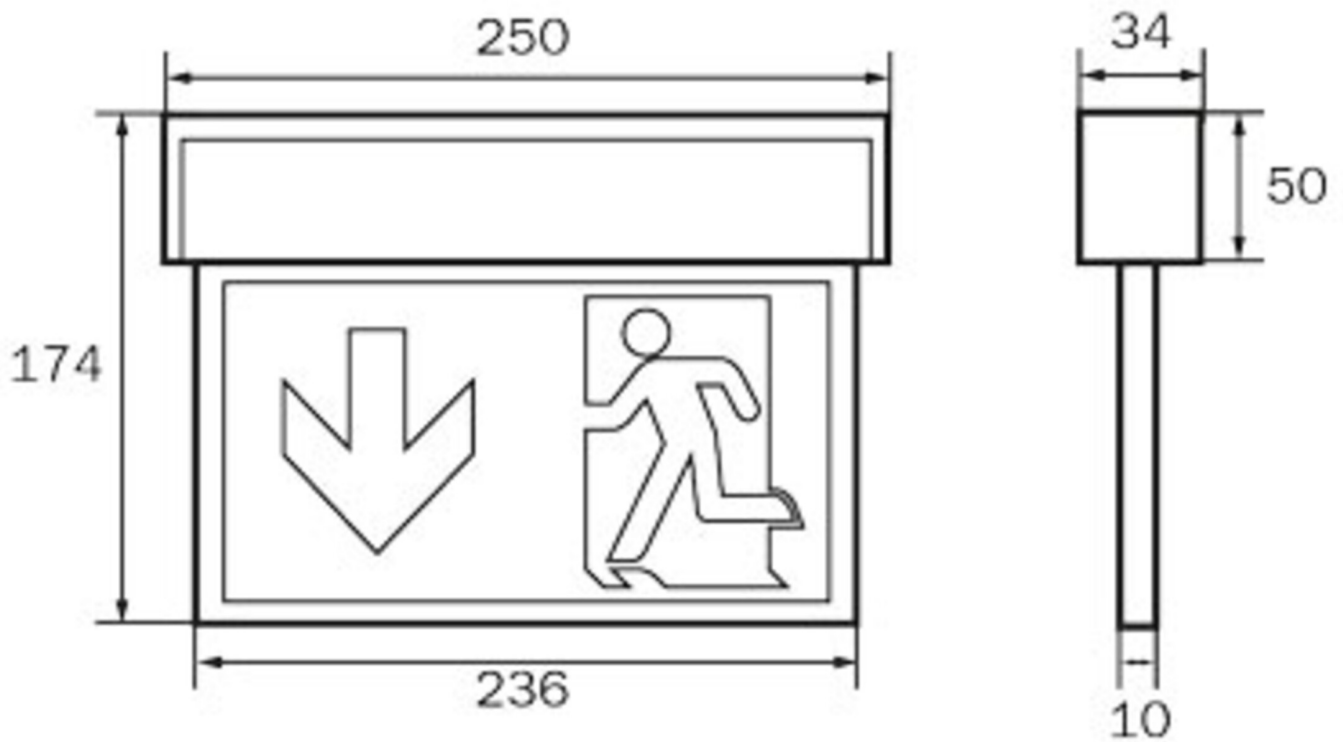

TECHNICAL DRAWING

ACCESSORY LIST

- KME-EB - Mounting frame
- AWKSU - Wall bracket
- 2PW-EB - Pendant
- KMBE - Concrete-mounted box
- BALLPLX-KMU - Wire mesh surround
- DSA - Wire suspension
- KSE-MB-WS - Mounting frame
- KSE-MB-SI - Mounting frame

As of: 07.11.2024 - Subject to technical changes and errors.