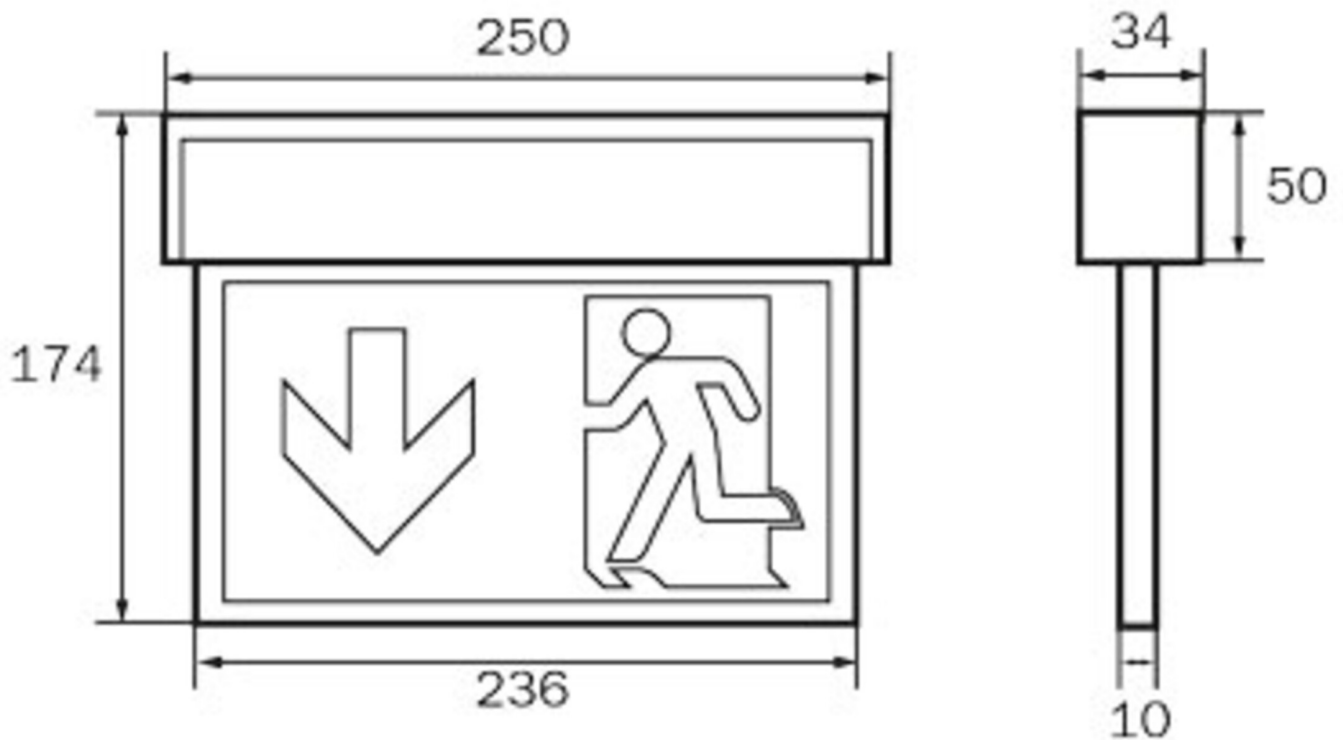

TECHNICAL DRAWING

ACCESSORY LIST

- KME-EB - Mounting frame
- AWKSU - Wall bracket
- 2PW-EB - Pendant
- KMBE - Concrete-mounted box
- BALLPLX-KMU - Wire mesh surround
- DSA - Wire suspension
- KSE-MB-WS - Mounting frame
- KSE-MB-SI - Mounting frame

As of: 14.11.2024 - Subject to technical changes and errors.