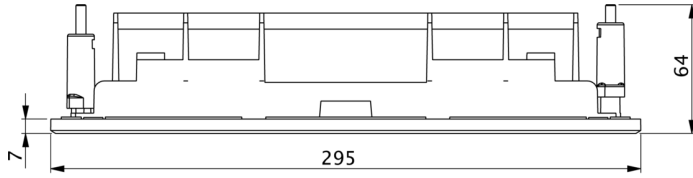

TEKNISK TEGNING

stand: 21.06.2024 - Det tas forbehold om tekniske endringer og feil.