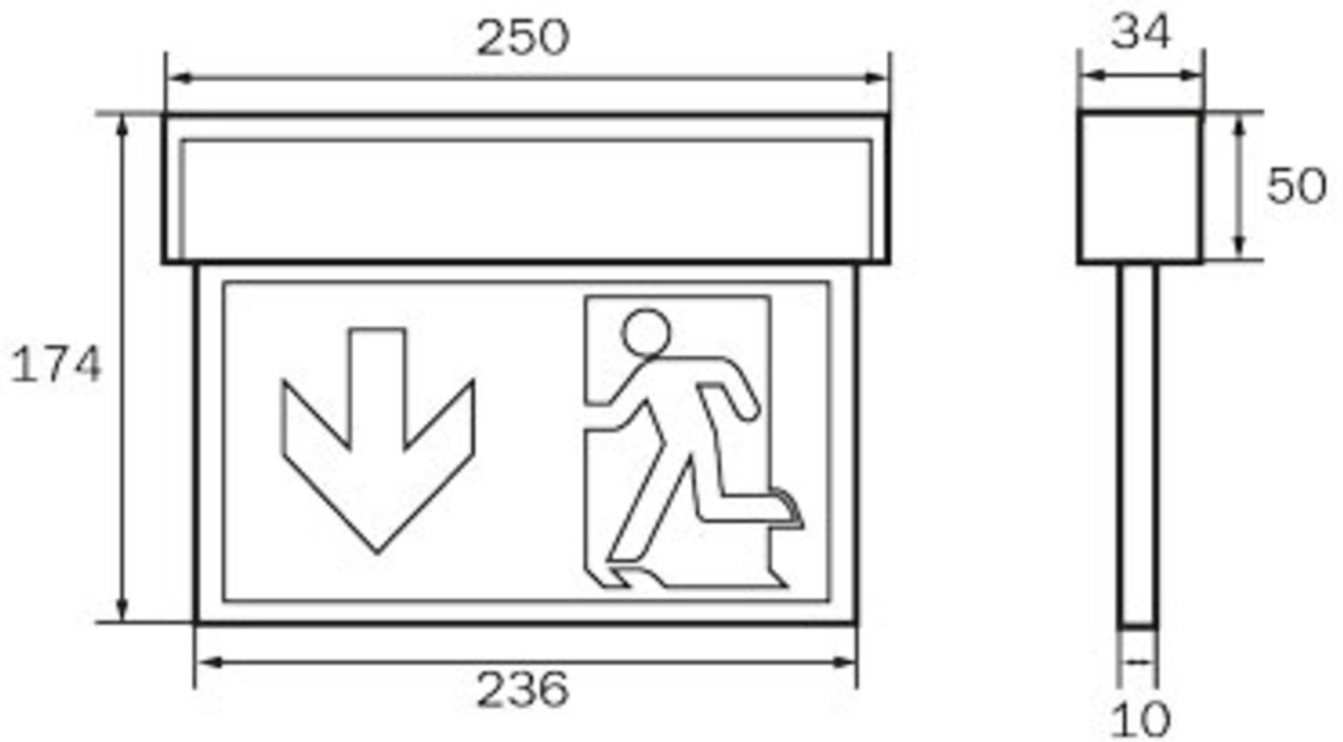

TECHNICAL DRAWING

ACCESSORY LIST

- DSA -
- AWKSU -
- 2PW-EB -
- KMBE -
- BALLPLX-KMU -
- KS4FIRE -
- KS4HELP -