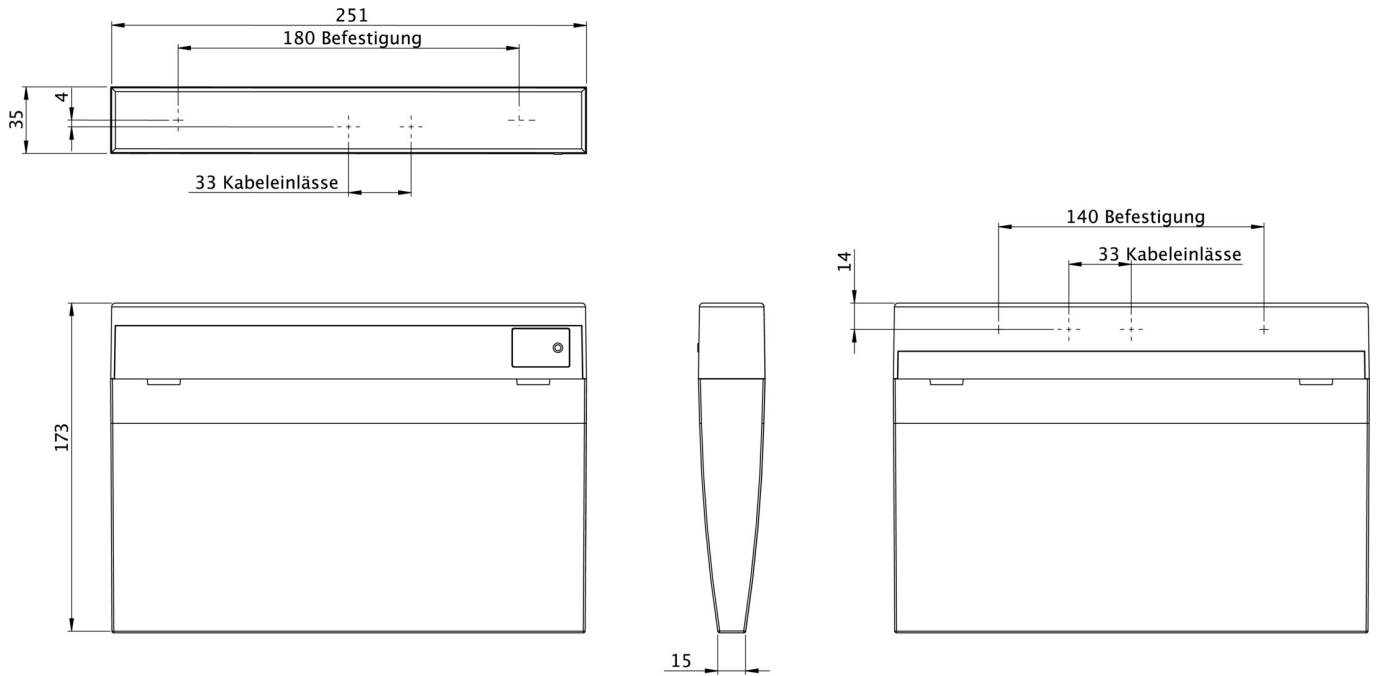

TECHNICAL DRAWING

ACCESSORY LIST

- DSA -
- KME-EB -
- KMBE -
- AWKSU -
- 2PW-EB -
- BALLPLX-KMU -
- LFP3233.01 - Technology Battery