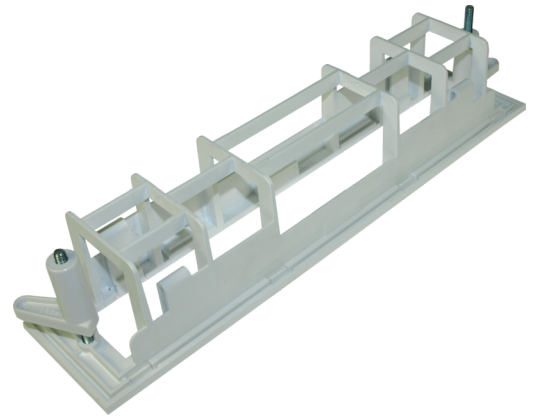

## Art.-No.: KME

With this installation frame the luminaires KMU, KMB and KS can be mounted directly into the ceiling which hides its electronics and so the luminaires design is not disrupted.

### TECHNICAL DATA

Length	70 mm
Width	295 mm
Height	60 mm
Weight	0.15 kg
Weight incl. Packaging	0.15 kg
Customs tariff number	94059200
Country of origin	Germany
EAN	4260349824125