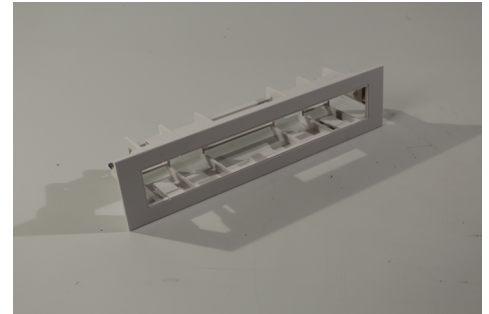

Art.-Nr: KME-EB

With this installation frame the luminaires KMU, KMB and KS can be mounted directly into the ceiling which hides its electronics and so the luminaires design is not disrupted.

Mer informasjon

TEKNISKE DATA

| | |
|------------------|---------------|
| dybde | 70 mm |
| Bredde | 295 mm |
| Høyde | 60 mm |
| Vekt | 0.15 kg |
| Tolltariffnummer | 94059200 |
| Opprinnelsesland | DEUTSCHLAND |
| EAN | 4260349829533 |