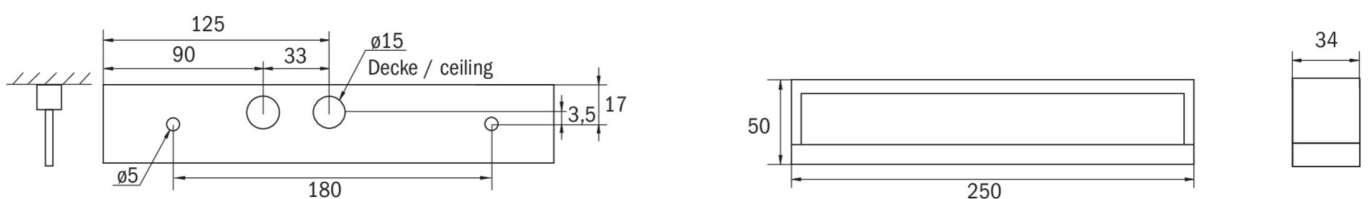

Input voltage DC	- V
Power max.	5,3 W
Power DS	3,9 W
Power BS	1,5 W
Ambient temperature DS	-10 °C to 40 °C
Ambient temperature BS	-5 °C to 40 °C
Depth	250 mm
Width	34 mm
Height	50 mm
Weight	0.58
Weight incl. packaging	0.65
Connection cross-section	2.5 mm²
Switching input	Yes
Emergency light blocking	No
Battery connection	Connector
Dimming function	No
Luminous flux mains	190 lm
Luminous flux emergency	190 lm
Customs tariff number	94056180
EAN	4262483025383

TECHNICAL DRAWING

ACCESSORY LIST

KME-EB - Mounting frame

BALL1 - Wire mesh guard

KMBE - Concrete-mounted box

BALLPLX-KMB - Wire mesh surround

KMBFH -

As of: 20.01.2025 - Subject to technical changes and errors.