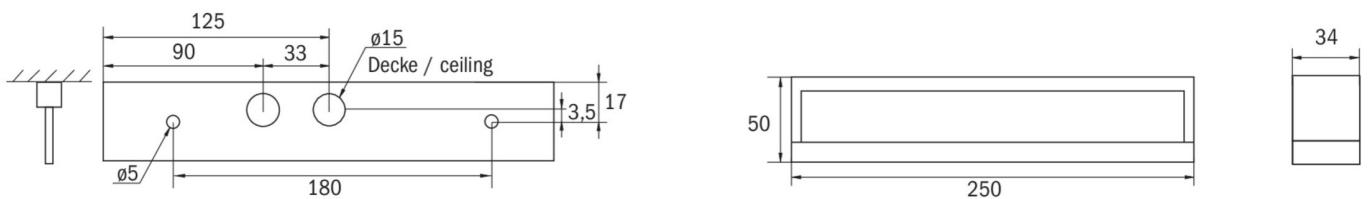

Power max.	5,3 W
Power DS	3,9 W
Power BS	1,5 W
Ambient temperature DS	-10 °C to 40 °C
Ambient temperature BS	-5 °C to 40 °C
Depth	250 mm
Width	34 mm
Height	50 mm
Weight	0.58
Weight incl. packaging	0.65
Connection cross-section	2.5 mm²
Switching input	Yes
Emergency light blocking	No
Battery connection	Connector
Dimming function	No
Luminous flux mains	190 lm
Luminous flux emergency	190 lm
Customs tariff number	94056180
EAN	4262483025574

TECHNICAL DRAWING

ACCESSORY LIST

- KME-EB - Mounting frame
- BALL1 - Wire mesh guard
- KMBE - Concrete-mounted box
- BALLPLX-KMB - Wire mesh surround
- KMBFH -

As of: 09.12.2024 - Subject to technical changes and errors.