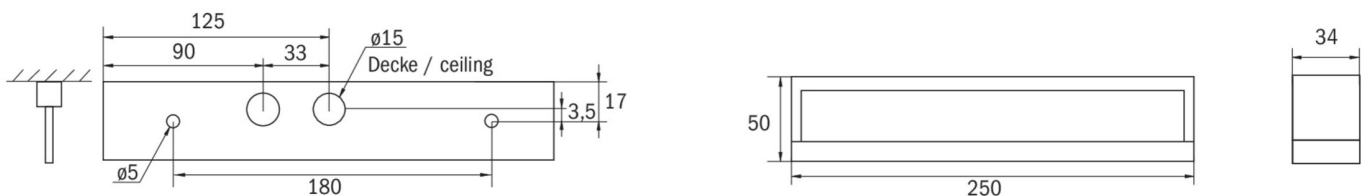

Power BS	1,5 W
Ambient temperature DS	-10 °C - 40 °C
Ambient temperature BS	-5 °C - 40 °C
Depth	250 mm
Width	34 mm
Height	50 mm
Weight	0.58
Weight incl. packaging	0.65
Connection cross-section	2.5 mm²
Switching input	Yes
Emergency light blocking	No
Battery connection	Connector
Dimming function	No
Luminous flux mains	190 lm
Luminous flux emergency	190 lm
EAN	4262483025376

TECHNICAL DRAWING

ACCESSORY LIST

- KME-EB - Mounting frame
- BALL1 - Wire mesh guard
- KMBE - Concrete-mounted box
- BALLPLX-KMB - Wire mesh surround
- KMBFH -

As of: 01.11.2024 - Subject to technical changes and errors.