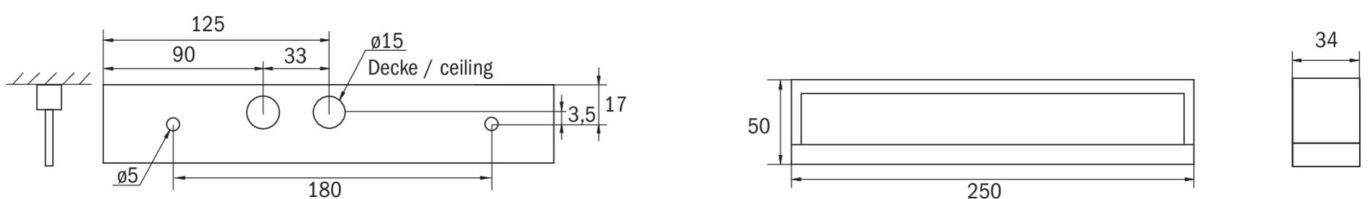

Input voltage DC	- V
Power max.	5,3 W
Power DS	3,9 W
Power BS	1,5 W
Ambient temperature DS	-10 °C to 40 °C
Ambient temperature BS	-5 °C to 40 °C
Depth	250 mm
Width	34 mm
Height	50 mm
Weight	0.55
Weight incl. packaging	0.62
Connection cross-section	2.5 mm²
Switching input	Yes
Emergency light blocking	No
Battery connection	Connector
Dimming function	No
Luminous flux mains	190 lm
Luminous flux emergency	190 lm
Customs tariff number	94056180
EAN	4262483024652

TECHNICAL DRAWING

ACCESSORY LIST

KME-EB - Mounting frame

BALL1 - Wire mesh guard

KMBE - Concrete-mounted box

BALLPLX-KMB - Wire mesh surround

KMBFH -

As of: 20.01.2025 - Subject to technical changes and errors.