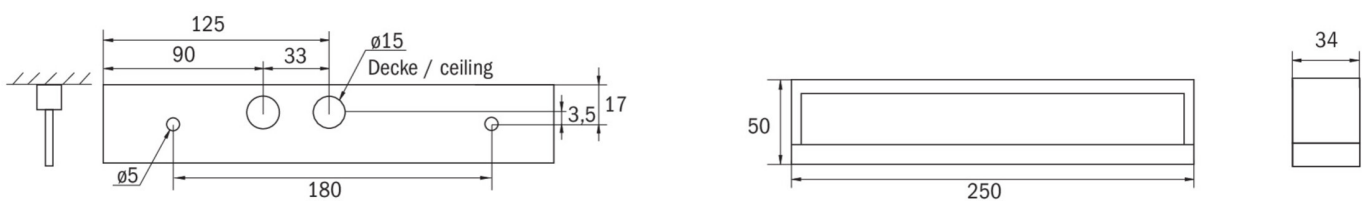

Input voltage DC	- V
Power max.	5,3 W
Power DS	3,9 W
Power BS	1,5 W
Ambient temperature DS	-15 °C - 40 °C
Ambient temperature BS	-15 °C - 40 °C
Depth	250 mm
Width	34 mm
Height	50 mm
Weight	0.58
Weight incl. packaging	0.65
Connection cross-section	2.5 mm²
Switching input	Yes
Emergency light blocking	No
Battery connection	Connector
Dimming function	No
Luminous flux mains	190 lm
Luminous flux emergency	190 lm
Customs tariff number	94056180
EAN	4262483023600

TECHNICAL DRAWING

ACCESSORY LIST

KME-EB - Mounting frame

BALL1 - Wire mesh guard

KMBE - Concrete-mounted box

BALLPLX-KMB - Wire mesh surround

KMBFH -

As of: 01.11.2024 - Subject to technical changes and errors.