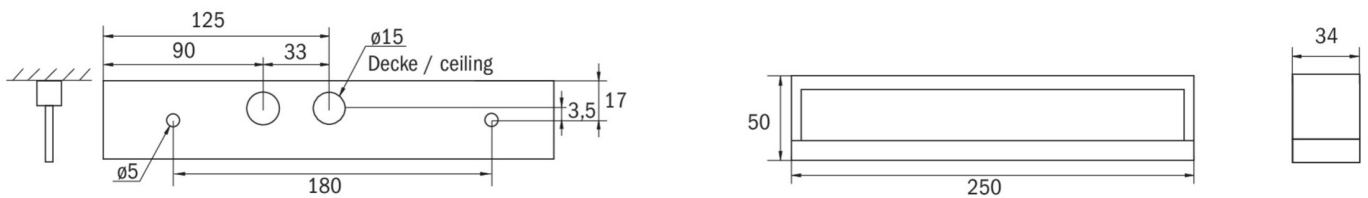

Input frequency	50 / 60 Hz
Input voltage DC	- V
Power max.	5,3 W
Power DS	3,9 W
Power BS	1,5 W
Ambient temperature DS	-15 °C - 40 °C
Ambient temperature BS	-15 °C - 40 °C
Depth	250 mm
Width	34 mm
Height	50 mm
Weight	0.58
Weight incl. packaging	0.65
Connection cross-section	2.5 mm²
Switching input	Yes
Emergency light blocking	No
Battery connection	Connector
Dimming function	No
Luminous flux mains	190 lm
Luminous flux emergency	190 lm
Customs tariff number	94056180
EAN	4262483024003

TECHNICAL DRAWING