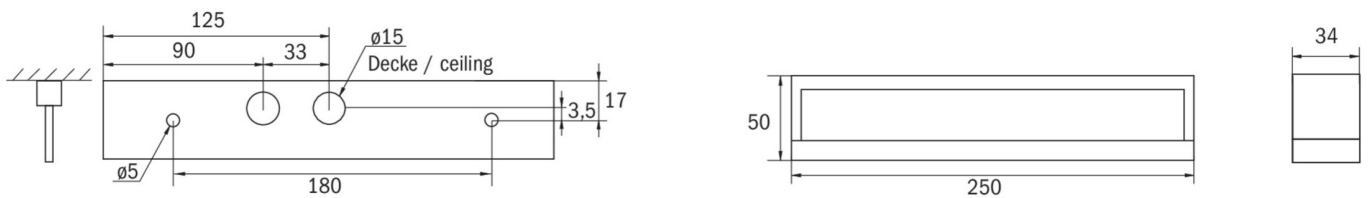

Input frequency	50 / 60 Hz
Input voltage DC	- V
Power max.	5,3 W
Power DS	3,9 W
Power BS	1,5 W
Ambient temperature DS	-10 °C - 40 °C
Ambient temperature BS	-5 °C - 40 °C
Depth	250 mm
Width	34 mm
Height	50 mm
Weight	0.58
Weight incl. packaging	0.65
Connection cross-section	2.5 mm²
Switching input	Yes
Emergency light blocking	No
Battery connection	Connector
Dimming function	No
Luminous flux mains	190 lm
Luminous flux emergency	190 lm
Customs tariff number	94056180
EAN	4262483025369

TECHNICAL DRAWING