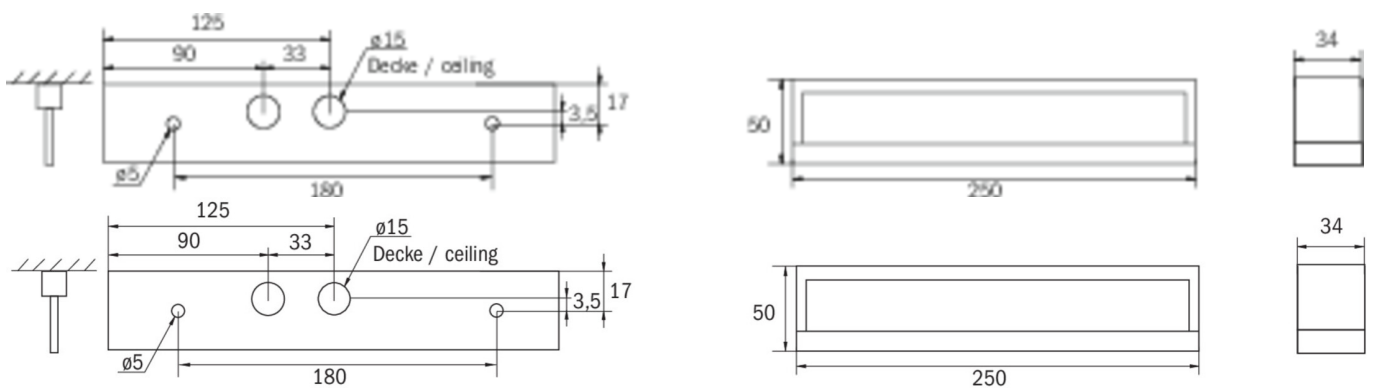

Power max.	5,3 W
Power DS	3,9 W
Power BS	1,5 W
Ambient temperature DS	-10 °C - 40 °C
Ambient temperature BS	-5 °C - 40 °C
Depth	250 mm
Width	34 mm
Height	50 mm
Weight	0.5
Weight incl. packaging	0.57
Connection cross-section	2.5 mm²
Switching input	Yes
Emergency light blocking	No
Battery connection	Connector
Dimming function	No
Luminous flux mains	190 lm
Luminous flux emergency	190 lm
Customs tariff number	94056180
EAN	4262483023532

TECHNICAL DRAWING