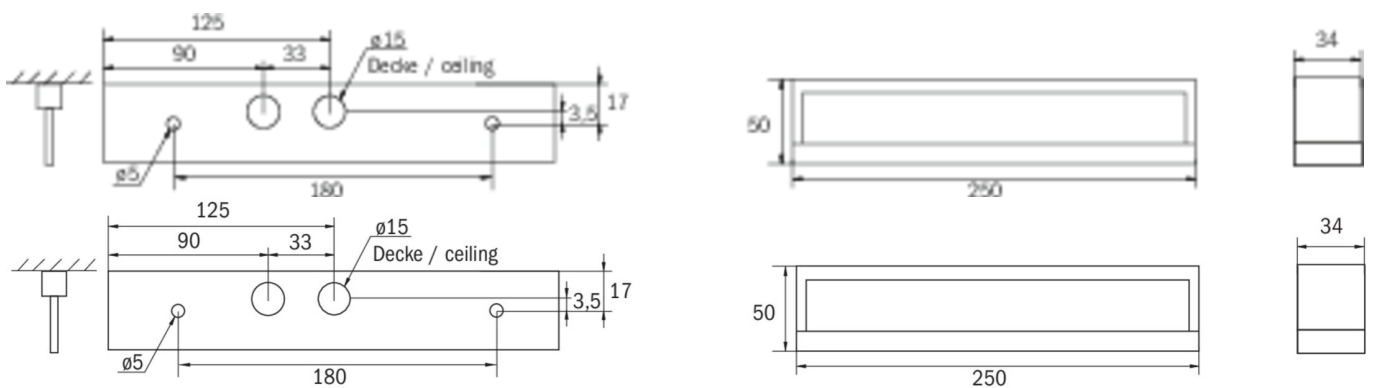

Power max.	5,3 W
Power DS	3,9 W
Power BS	1,5 W
Ambient temperature DS	-25 °C - 40 °C
Ambient temperature BS	-25 °C - 40 °C
Depth	250 mm
Width	34 mm
Height	50 mm
Weight	0.5
Weight incl. packaging	0.57
Connection cross-section	2.5 mm²
Switching input	Yes
Emergency light blocking	No
Battery connection	Connector
Dimming function	No
Luminous flux mains	190 lm
Luminous flux emergency	190 lm
Customs tariff number	94056180
EAN	4262483023549

TECHNICAL DRAWING