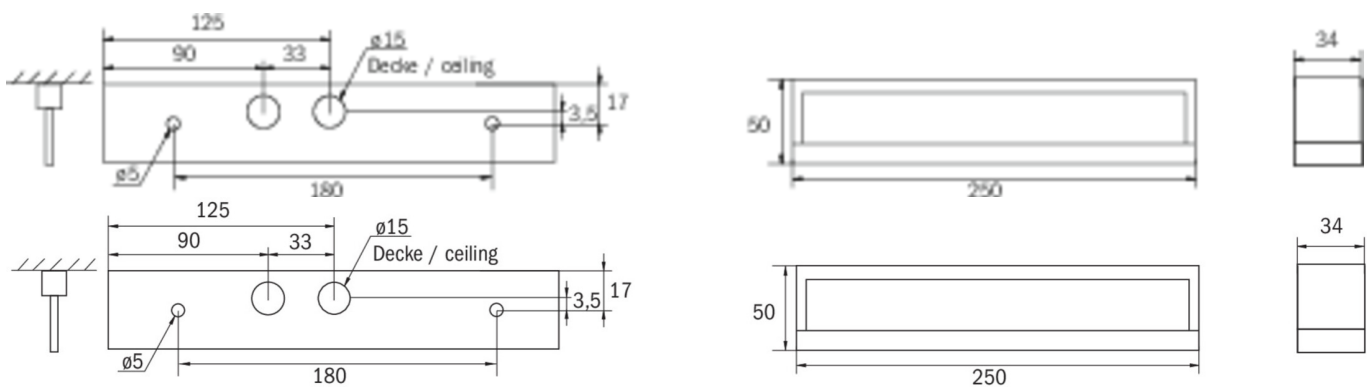

Input voltage AC	230 V
Input frequency	50 / 60 Hz
Input voltage DC	- V
Power max.	5,3 W
Power DS	3,9 W
Power BS	1,5 W
Ambient temperature DS	-10 °C - 40 °C
Ambient temperature BS	-5 °C - 40 °C
Depth	250 mm
Width	34 mm
Height	50 mm
Weight	0.5
Weight incl. packaging	0.57
Connection cross-section	2.5 mm²
Switching input	Yes
Emergency light blocking	No
Battery connection	Connector
Dimming function	No
Luminous flux mains	190 lm
Luminous flux emergency	190 lm
Customs tariff number	94056180
EAN	4260766559938

TECHNICAL DRAWING