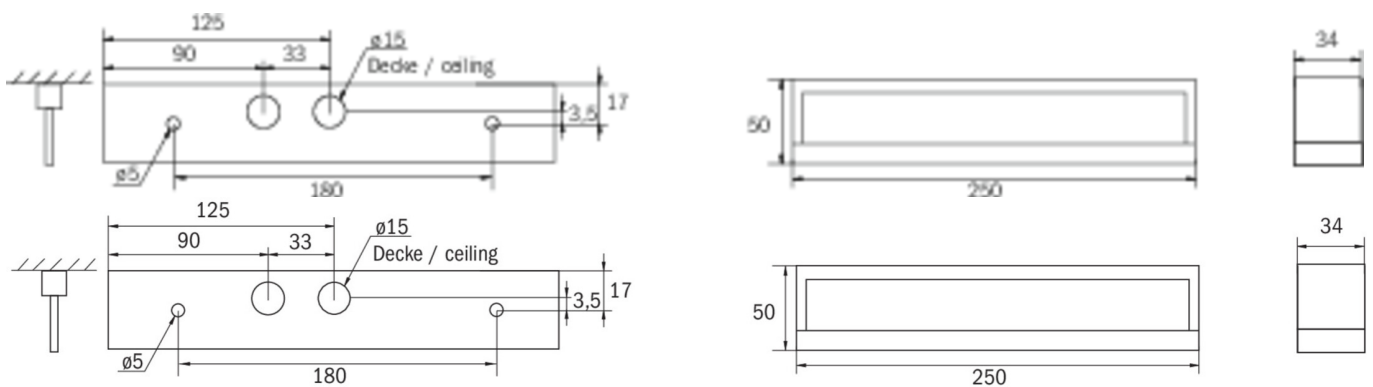

Input voltage AC	230 V
Input frequency	50 / 60 Hz
Input voltage DC	- V
Power max.	5,3 W
Power DS	3,9 W
Power BS	1,5 W
Ambient temperature DS	-10 °C - 40 °C
Ambient temperature BS	-5 °C - 40 °C
Depth	250 mm
Width	34 mm
Height	50 mm
Weight	0.5
Weight incl. packaging	0.57
Connection cross-section	2.5 mm²
Switching input	Yes
Emergency light blocking	No
Battery connection	Connector
Dimming function	No
Luminous flux mains	190 lm
Luminous flux emergency	190 lm
Customs tariff number	94056180
EAN	4262483020364

TECHNICAL DRAWING