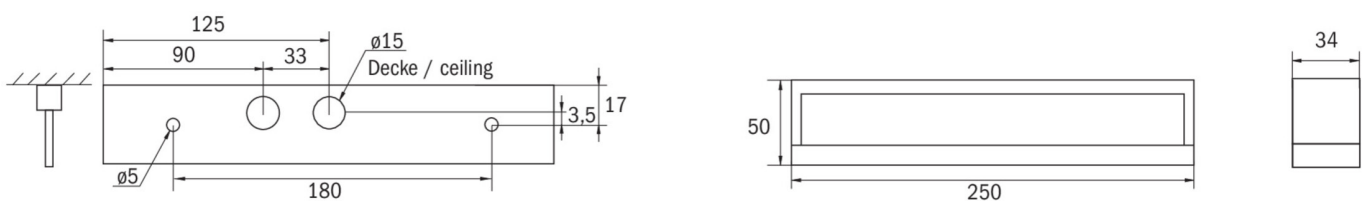

Power DS	3,3 W
Power BS	1 W
Ambient temperature DS	-25 °C - 40 °C
Ambient temperature BS	-25 °C - 40 °C
Depth	250 mm
Width	34 mm
Height	50 mm
Weight	0.59
Weight incl. packaging	0.66
Connection cross-section	2.5 mm²
Switching input	Yes
Emergency light blocking	No
Battery connection	Connector
Dimming function	No
Luminous flux mains	190 lm
Luminous flux emergency	85 lm
Customs tariff number	94056120
EAN	4262483025161

TECHNICAL DRAWING

ACCESSORY LIST

- KME-EB - Mounting frame
- BALL1 - Wire mesh guard
- KMBE - Concrete-mounted box
- BALLPLX-KMB - Wire mesh surround
- KMBFH -

As of: 01.11.2024 - Subject to technical changes and errors.