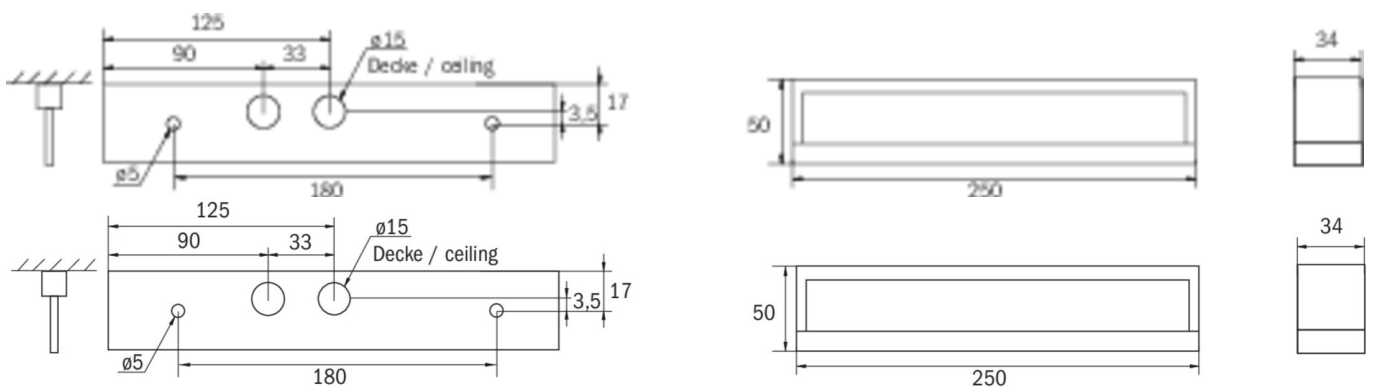

Power DS	3,3 W
Power BS	1 W
Ambient temperature DS	-10 °C - 40 °C
Ambient temperature BS	-5 °C - 40 °C
Depth	250 mm
Width	34 mm
Height	50 mm
Weight	0.58
Weight incl. packaging	0.65
Connection cross-section	2.5 mm²
Switching input	Yes
Emergency light blocking	No
Battery connection	Connector
Dimming function	No
Luminous flux mains	190 lm
Luminous flux emergency	190 lm
Customs tariff number	94056120
EAN	4260766550676

TECHNICAL DRAWING