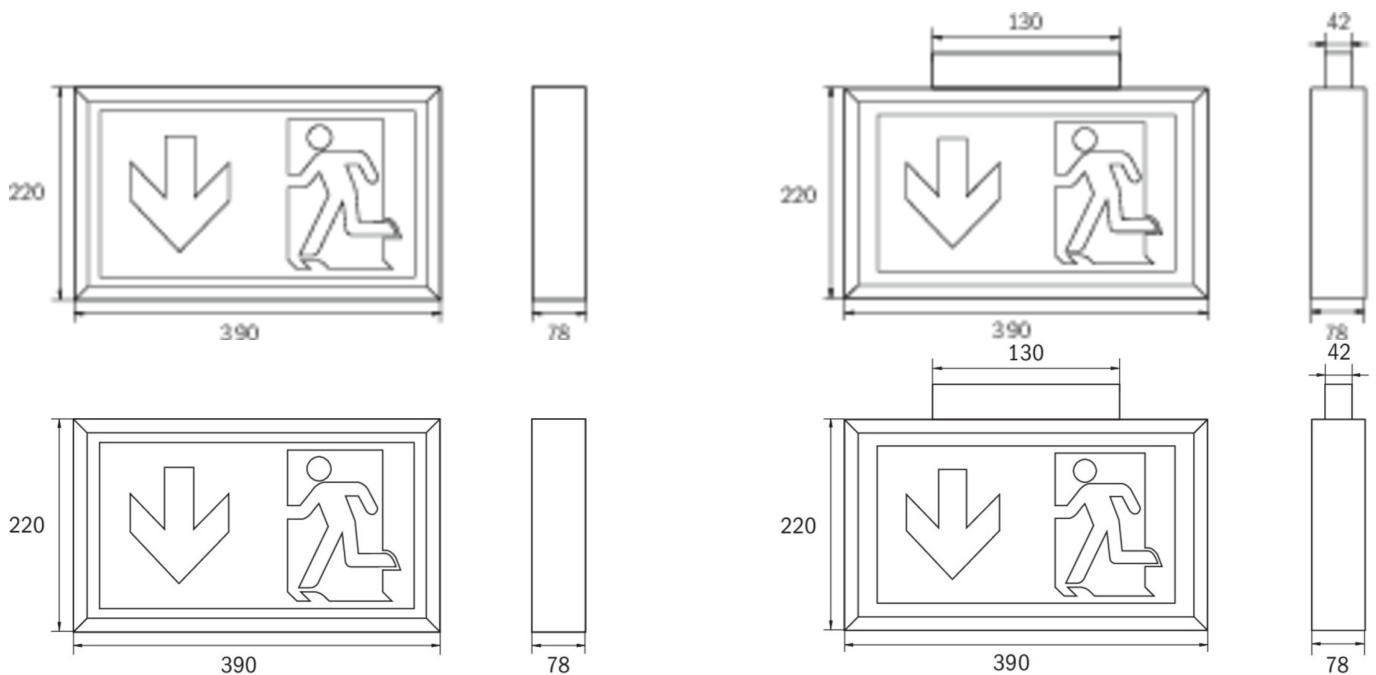

Depth	78 mm
Width	390 mm
Height	220 mm
Weight	1.2
Weight incl. packaging	1.36
Connection cross-section	2.5 mm²
Switching input	No
Emergency light blocking	No
Battery connection	No
Luminous flux mains	340 lm
Luminous flux emergency	340 lm
Customs tariff number	94056120
EAN	4260682157386

TECHNICAL DRAWING