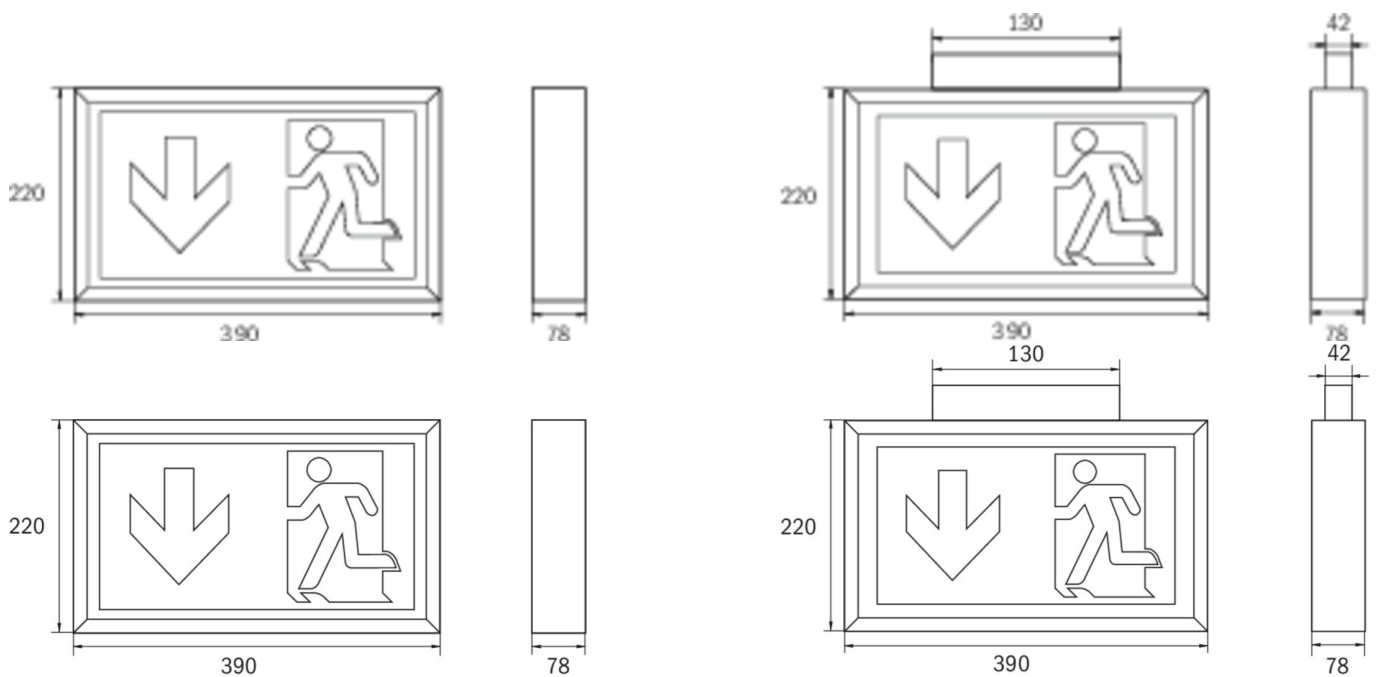

Ambient temperature DS	-5 °C - 40 °C
Ambient temperature BS	-5 °C - 40 °C
Depth	78 mm
Width	390 mm
Height	220 mm
Weight	1.29
Weight incl. packaging	1.45
Luminous flux mains	190 lm
Luminous flux emergency	190 lm
Customs tariff number	94056120
EAN	4260766559495

TECHNICAL DRAWING

ACCESSORY LIST

- DSA - Wire suspension
- BALL2 - Wire mesh guard
- 2PW-EB - Pendant
- 2DW-EB -

As of: 29.10.2024 - Subject to technical changes and errors.