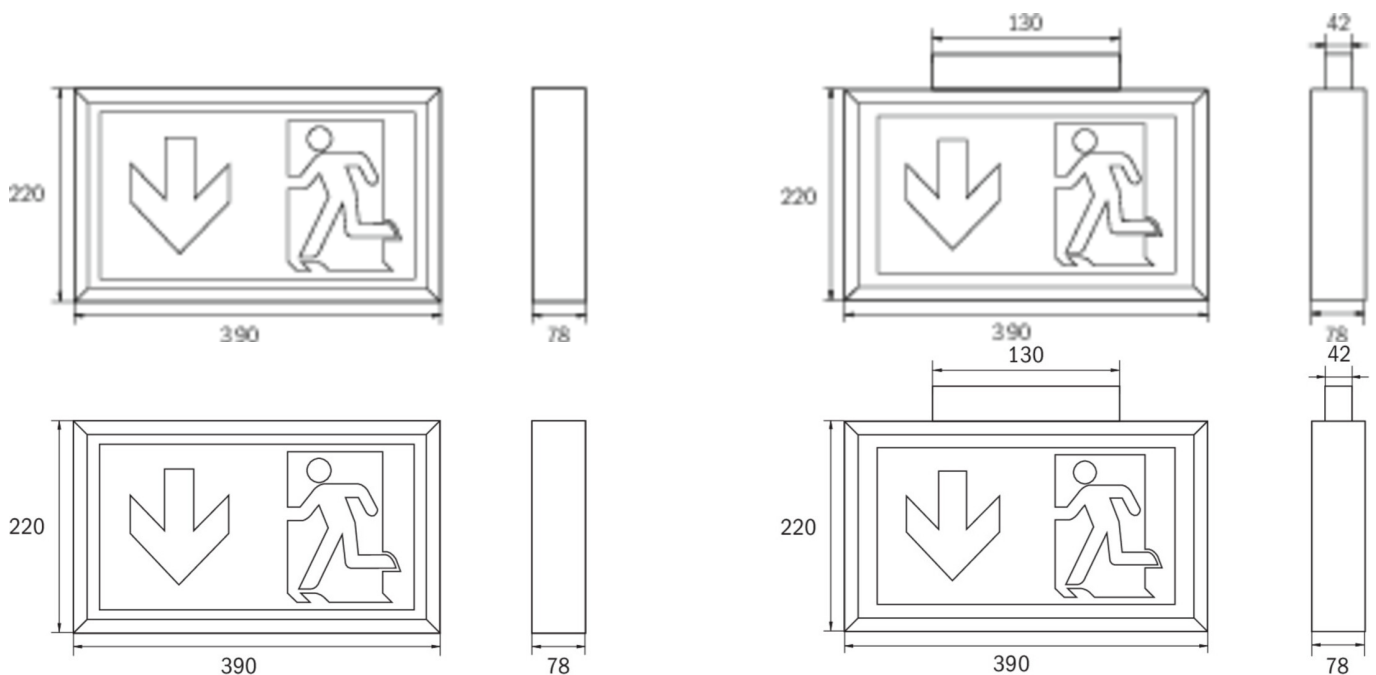

Power DS	7,5 W
Power BS	3,6 W
Ambient temperature DS	-5 °C - 40 °C
Ambient temperature BS	-5 °C - 40 °C
Depth	78 mm
Width	390 mm
Height	220 mm
Weight	1.57
Weight incl. packaging	1.73
Connection cross-section	2.5 mm²
Switching input	Yes
Emergency light blocking	No
Battery connection	Clip
Dimming function	Yes
Luminous flux mains	150 lm
Luminous flux emergency	150 lm
Customs tariff number	94056120
EAN	4260682147707

TECHNICAL DRAWING