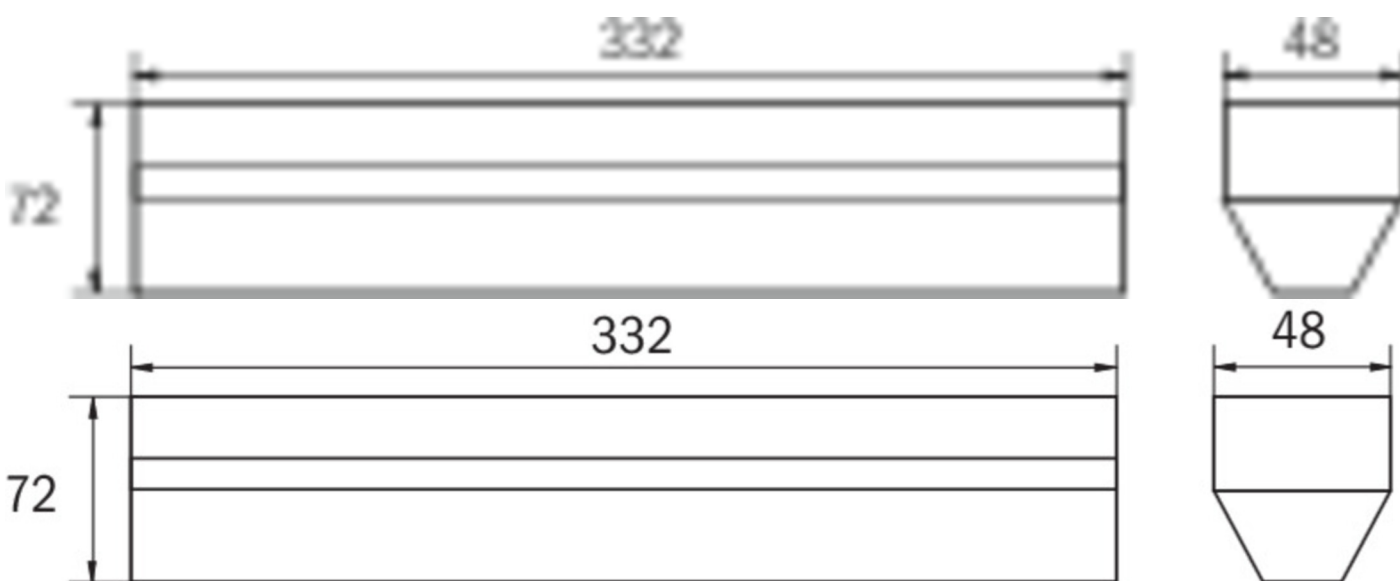

Power max.	5,3 W
Power DS	3,9 W
Power BS	2 W
Ambient temperature DS	-5 °C - 40 °C
Ambient temperature BS	-5 °C - 40 °C
Depth	332 mm
Width	48 mm
Height	72 mm
Weight	0.55
Weight incl. packaging	0.59
Luminous flux mains	210 lm
Luminous flux emergency	210 lm
EAN	4262483022740

Technical drawing

Accessory List

DSA - Wire suspension

KEE-EB -

2PW-EB - Pendant

2DW-EB -

KXBE -

As of: 06.11.2024 - Subject to technical changes and errors.